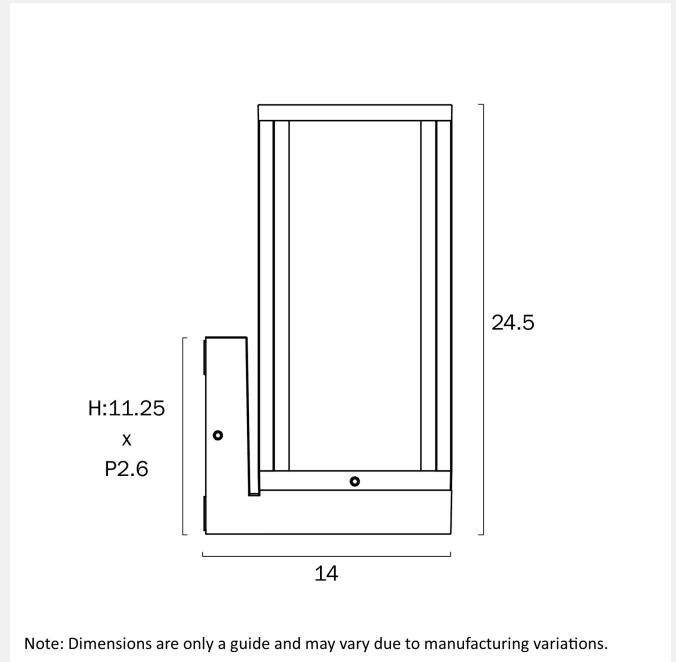

BELMIN EXTERIOR WALL LIGHT

LIGHT SOURCE

Voltage Input

240V

Total Wattage (max)

25

Globe Type

E27

Globe / Light Source qty

1

Globe / Light Source included

No

Dimmable

Globe dependant

Surge Protection (Yes/No)

Yes

SPECIFICATIONS

Lead and Plug

No

IP rating

IP44

Electrical Protection

CLASS I - HIGH VOLTAGE, EARTH REQUIRED

Mounting

Surface

COLOUR AND MATERIAL

Fixture Material

Aluminium, Glass

Diffuser Material

Glass

PRODUCT DIMENSIONS

Fixture Weight (Kg)

1.3

Fixture Height (cm)

24.5

Fixture Width (cm)

11

WARRANTY

Replacement Warranty

*3 Years