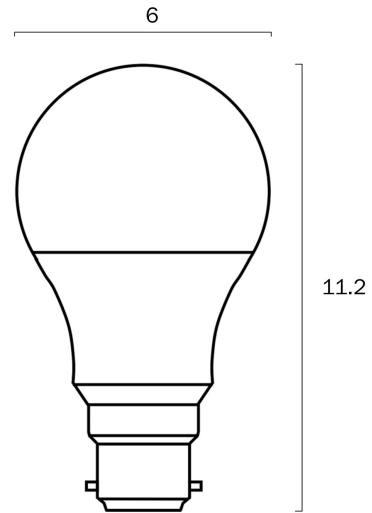

B22 A60 9W LED GLOBE OPAL NON-DIMMABLE

LIGHT SOURCE

Voltage Input

240V

Globe Type

B22

Total Wattage (max)

9

SPECIFICATIONS

IP rating

IP20

COLOUR AND MATERIAL

Fixture Material

Polycarbonate

Fixture Color

White,Opal

Diffuser Material

Polycarbonate

PRODUCT DIMENSIONS

Fixture Weight (Kg)

0.51

Fixture Height (cm)

11.2

WARRANTY