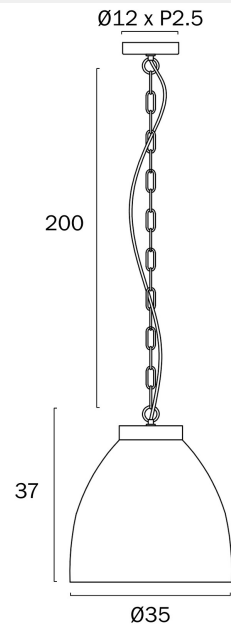

AYDIN 35CM PENDANT LIGHT LARGE

Note: Dimensions are only a guide and may vary due to manufacturing variations.

LIGHT SOURCE

Voltage Input

240V

Total Wattage (max)

25

Globe Type

E27

Globe / Light Source qty

1

Globe / Light Source included

No

Dimmable

Globe Dependant

SPECIFICATIONS

Iron

WARRANTY

Replacement Warranty

*3 Years

PRODUCT DIMENSIONS

Fixture Weight (Kg)

1.8

Fixture Height (cm)