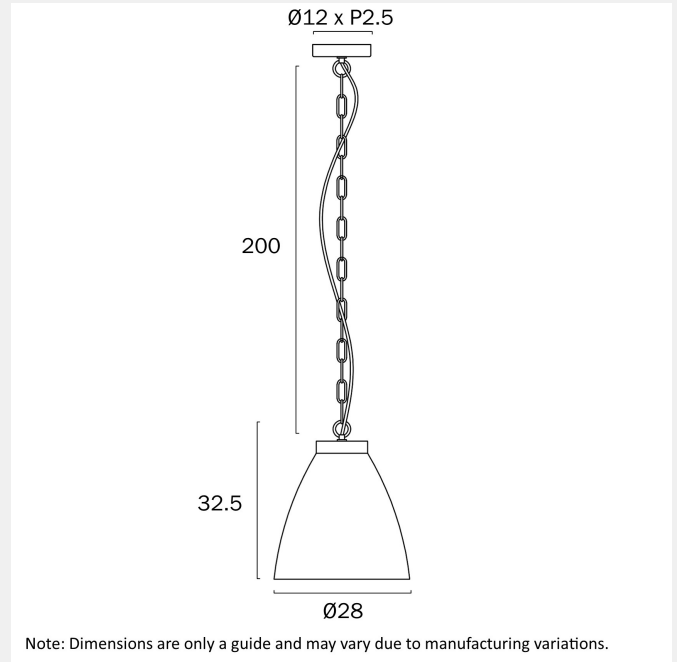

AYDIN 28CM PENDANT LIGHT SMALL

LIGHT SOURCE

Voltage Input

240V

Total Wattage (max)

25

Globe Type

E27

Globe / Light Source qty

1

Globe / Light Source included

No

Dimmable

Globe Dependant

SPECIFICATIONS

Lead and Plug

WARRANTY

Replacement Warranty

*3 Years

PRODUCT DIMENSIONS

Fixture Weight (Kg)

1.5

Fixture Height (cm)

32.5