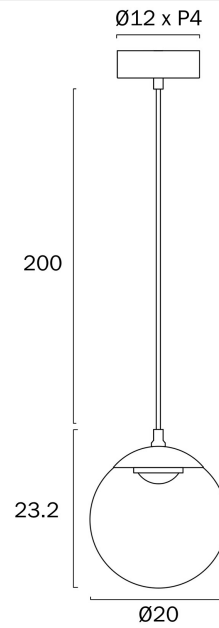

## AURORA 20CM PENDANT LIGHT

Note: Dimensions are only a guide and may vary due to manufacturing variations.

### LIGHT SOURCE

**Voltage Input**

240V

**Total Wattage (max)**

6

**Globe Type**

LED integrated SMD

**Globe / Light Source qty**

## PRODUCT DIMENSIONS

---

**Fixture Weight (Kg)**

1.54

**Fixture Height (cm)**

23.2

**Suspension Length (cm)**

200