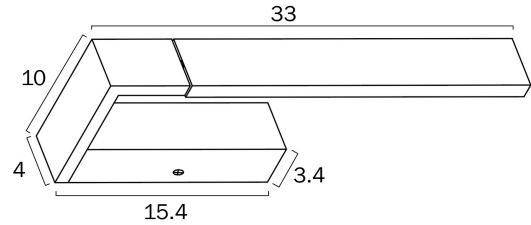

## ATTIX LED WALL LIGHT

Note: Dimensions are only a guide and may vary due to manufacturing variations.

### LIGHT SOURCE

**Voltage Input**

240V

**Total Wattage (max)**

10

**Globe Type**

LED integrated SMD

**Globe / Light Source qty**

### PRODUCT DIMENSIONS

**Fixture Weight (Kg)**

0.45

**Fixture Length (cm)**

33

**Fixture Width (cm)**

4

Fixture Height (cm)