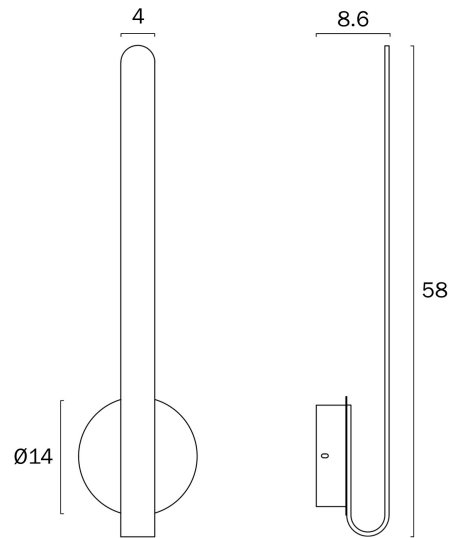

## ATALA 60CM LED WALL LIGHT LARGE

Note: Dimensions are only a guide and may vary due to manufacturing variations.

### LIGHT SOURCE

**Voltage Input**

240V

**Total Wattage (max)**

16

**Globe Type**

LED integrated SMD

**Globe / Light Source qty**

1

**Globe / Light Source included**

Yes

**Color Kelvin**

3000k

**Color Temperature**

Warm White

**Dimmable**

### PRODUCT DIMENSIONS

**Fixture Weight (Kg)**

0.61

**Fixture Width (cm)**

4

Fixture Height (cm)

58