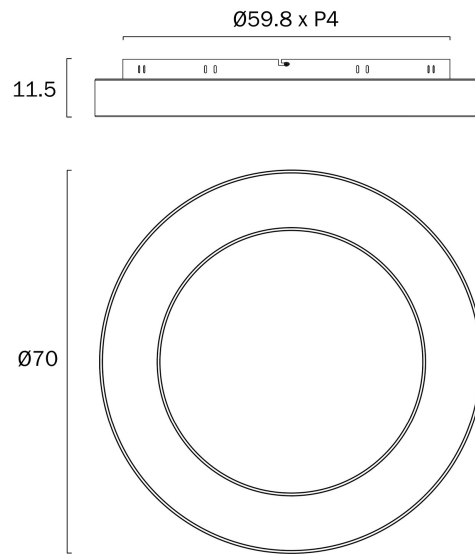

ASTANA CTC CEILING LIGHT

Note: Dimensions are only a guide and may vary due to manufacturing variations.

LIGHT SOURCE

Voltage Input

240

Total Wattage (max)

56

Globe Type

LED integrated SMD

Globe / Light Source qty

0

Globe / Light Source included

Yes

Color Kelvin

3 CCT (3000k - 4000k - 5000k)

Color Temperature

Iron, Fabric

Glass Color

0

Diffuser Material

0

PRODUCT DIMENSIONS

Fixture Weight (Kg)

6.2

Suspension Length (cm)

0

Fixture Height (cm)

0

Fixture Length (cm)

0

Fixture Width (cm)

0