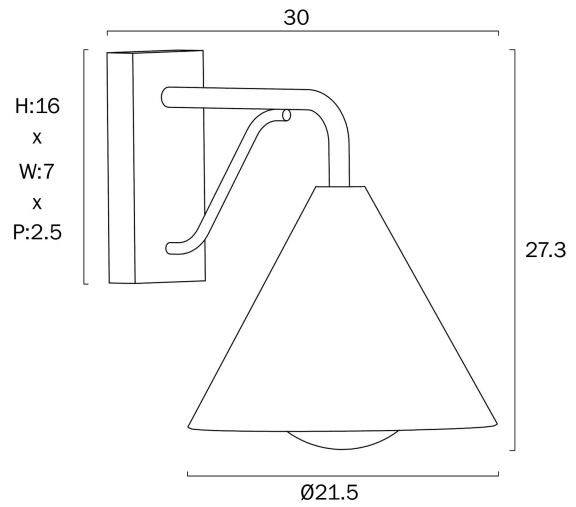

## ASHFORD EXTERIOR WALL LIGHT

Note: Dimensions are only a guide and may vary due to manufacturing variations.

### LIGHT SOURCE

**Voltage Input**

240V

**Total Wattage (max)**

25

**Globe Type**

E27

**Globe / Light Source qty**

Surface

### PRODUCT DIMENSIONS

**Fixture Height (cm)**

27.3

**Fixture Width (cm)**

21.5