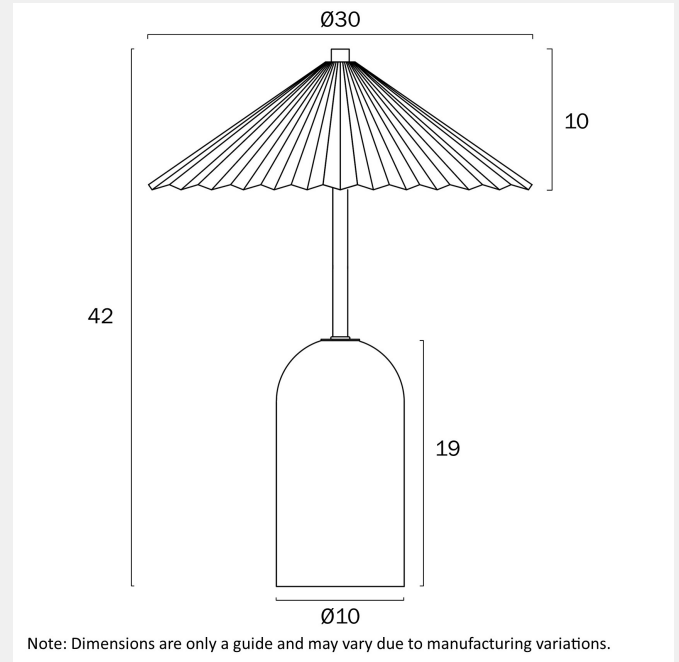

ARVANE LED TABLE LAMP

LIGHT SOURCE

Voltage Input

240V

Total Wattage (max)

8

Globe Type

LED integrated SMD

Fixture Material

Iron, Travertine

PRODUCT DIMENSIONS

Fixture Weight (Kg)

5.2

Fixture Height (cm)

42

Cable Length (cm)