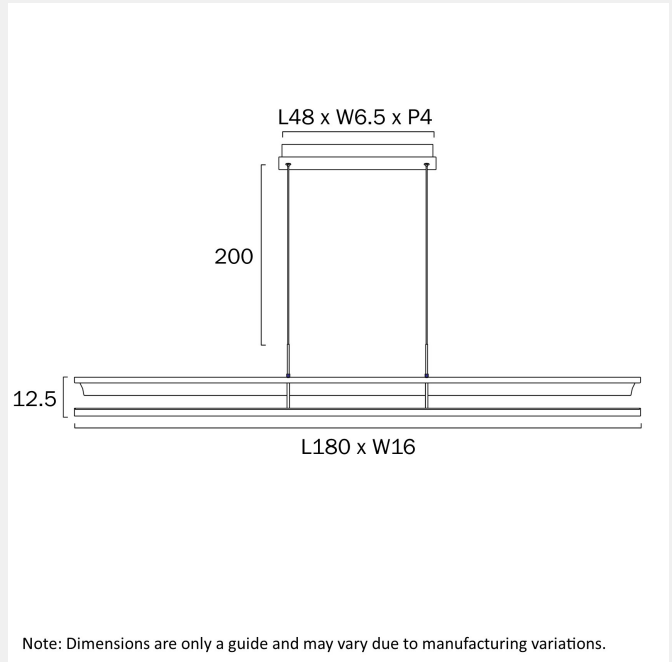

ARIVA LINEAR PENDANT LIGHT

LIGHT SOURCE

Voltage Input

240V

Total Wattage (max)

32

Globe Type

LED integrated SMD

Globe / Light Source qty

1

Globe / Light Source included

Yes

Color Kelvin

3 CCT (3000k - 4000k - 5000k)

Color Temperature

Warm White; Natural White; Cool White

SPECIFICATIONS

Lead and Plug

No

IP rating

IP20

Suspension Type

Cable

Height Adjustable?

Fixture Weight (Kg)

3.1

Fixture Height (cm)

12.5

Fixture Length (cm)

180

Fixture Width (cm)

16