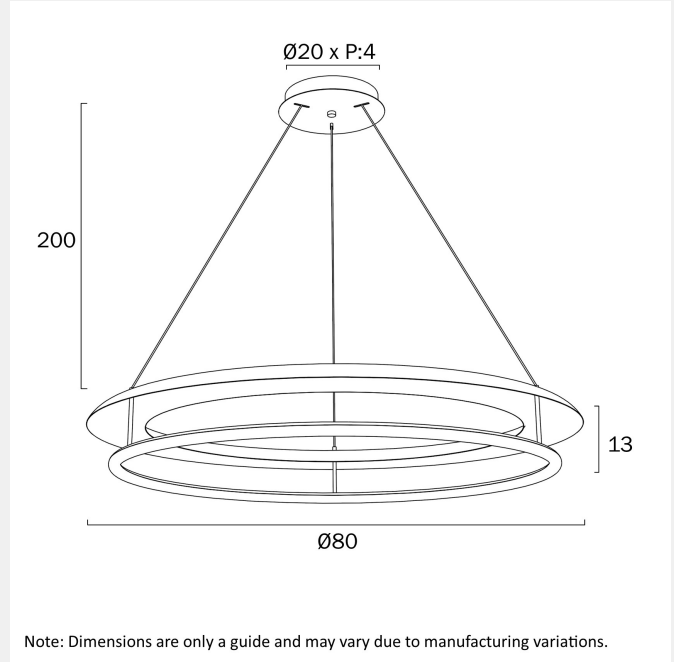

### LIGHT SOURCE

**Voltage Input**

240V

**Total Wattage (max)**

34

**Globe Type**

LED integrated SMD

**Globe / Light Source qty**

## PRODUCT DIMENSIONS

---