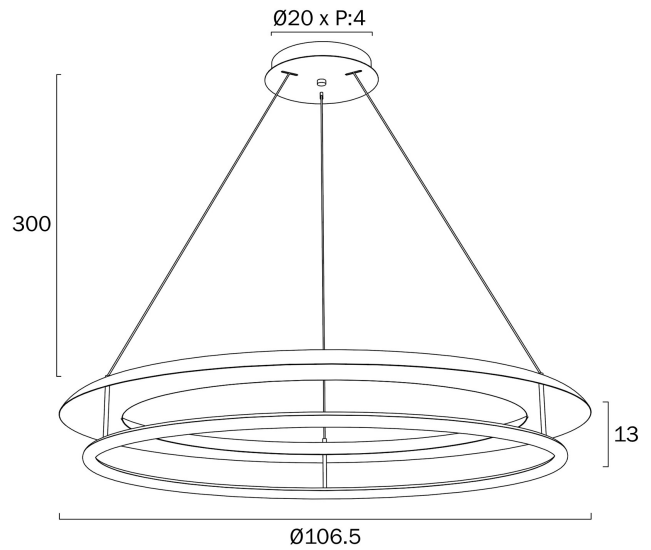

## ARIVA 106CM PENDANT LIGHT

Note: Dimensions are only a guide and may vary due to manufacturing variations.

### LIGHT SOURCE

**Voltage Input**

240V

**Total Wattage (max)**

46

**Globe Type**

LED integrated SMD

**Globe / Light Source qty**

## PRODUCT DIMENSIONS

---