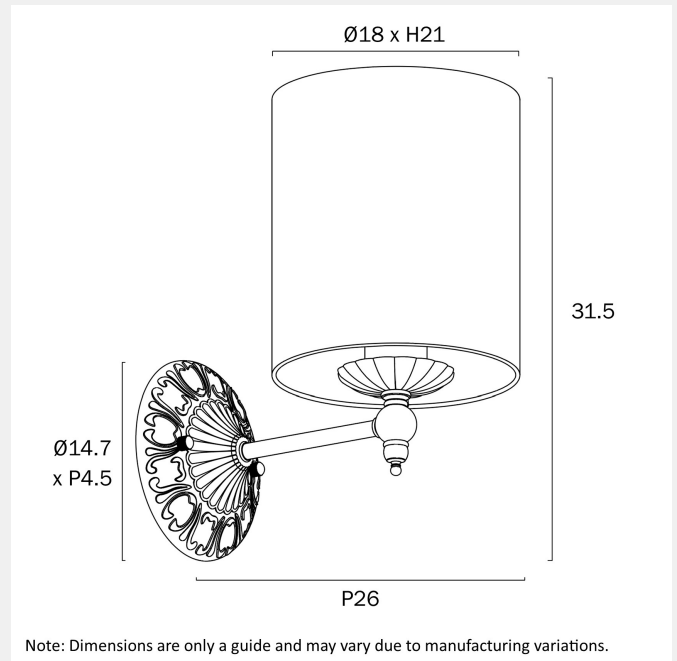

ARGOS WALL LIGHT

LIGHT SOURCE

Voltage Input

240V

Total Wattage (max)

25

Globe Type

E27

Globe / Light Source qty

1

Globe / Light Source included

No

Dimmable

Globe Dependant

SPECIFICATIONS

Lead and Plug

No

COLOUR AND MATERIAL

Fixture Material

Iron,Fabric

PRODUCT DIMENSIONS

Fixture Weight (Kg)

0.54

Fixture Width (cm)

18

Fixture Height (cm)

31.5

WARRANTY

Replacement Warranty

*3 Years

CARE

Care Instructions