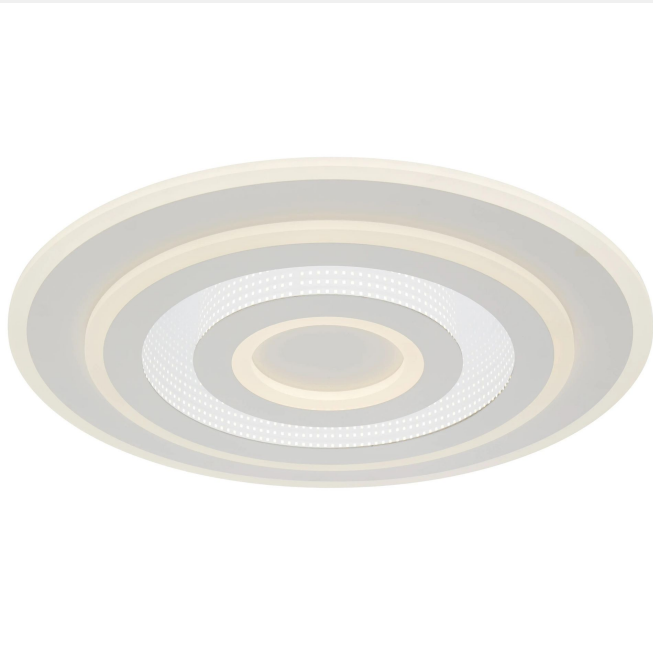

AREMA CTC CEILING LIGHT

LIGHT SOURCE

Voltage Input

240V

Total Wattage (max)

40

Globe Type

LED integrated SMD

Globe / Light Source qty

0

Globe / Light Source included

Yes

Color Kelvin

3 CCT (3000k - 4000k - 5000k)

Color Temperature

0

Dimmable

Yes - TRIAC

Lumens

2750

CRI (Color Rendering Index)

0

SPECIFICATIONS

Lead and Plug

Glass Color

0

Telbix.

Diffuser Material

0

PRODUCT DIMENSIONS

Fixture Weight (Kg)

4