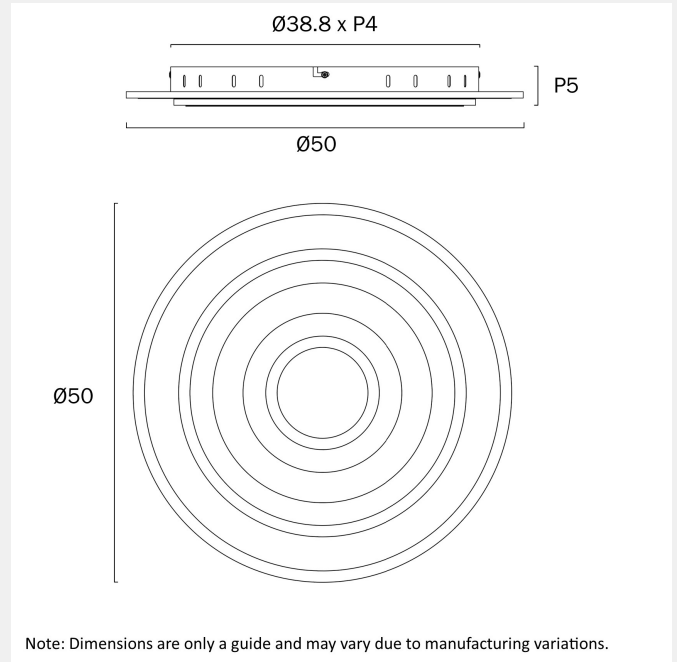

AREMA CTC CEILING LIGHT

LIGHT SOURCE

Voltage Input

240V

Total Wattage (max)

40

Globe Type

LED integrated SMD

Globe / Light Source qty

0

Globe / Light Source included

Yes

Color Kelvin

3 CCT (3000k - 4000k - 5000k)

Color Temperature

0