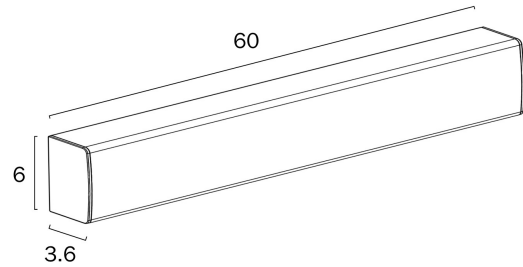

ANKA 60CM LED BATTEN CEILING LIGHT

Cable length: 60cm

Note: Dimensions are only a guide and may vary due to manufacturing variations.

LIGHT SOURCE

Voltage Input

240V

Total Wattage (max)

18