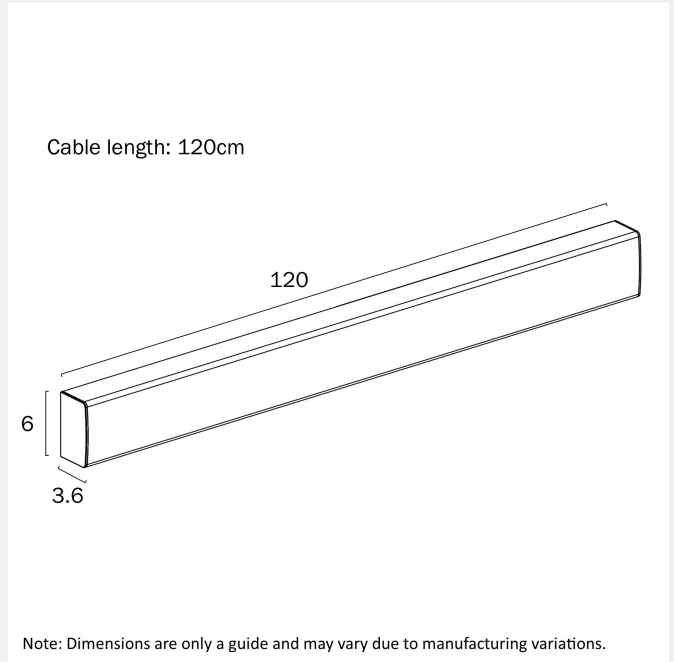

ANKA 120CM LED BATTEN CEILING LIGHT

LIGHT SOURCE

Voltage Input

240V

Total Wattage (max)

36

Globe / Light Source included

Yes

Fixture Material

Polycarbonate

Diffuser Material

Polycarbonate

PRODUCT DIMENSIONS

Fixture Weight (Kg)

0.4

Fixture Length (cm)

120

Telbix.

Fixture Width (cm)

6

Cable Length (cm)

120

WARRANTY

Replacement Warranty