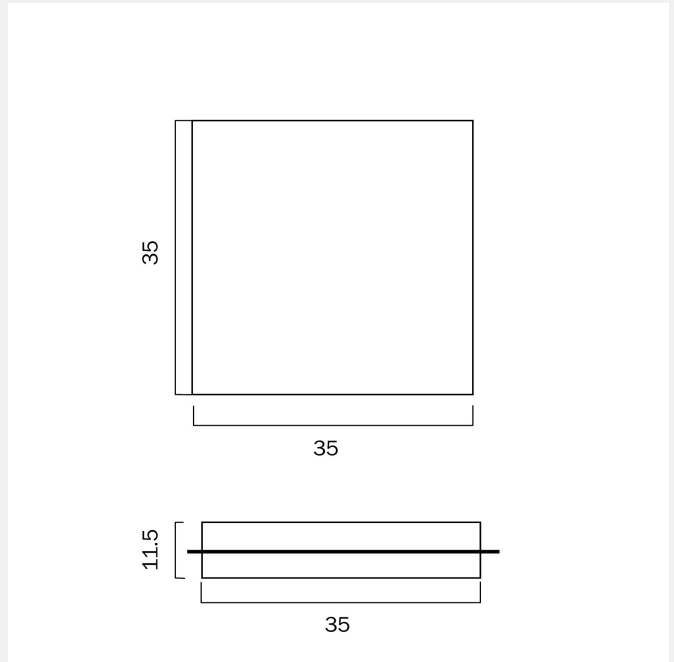

### LIGHT SOURCE

**Voltage Input**

240V

**Total Wattage (max)**

30

**Globe Type**

LED integrated SMD

**Globe / Light Source included**

Surface

### PRODUCT DIMENSIONS

**Fixture Weight (Kg)**

2.7

**Fixture Length (cm)**

35

**telbix.**

Fixture Width (cm)

35