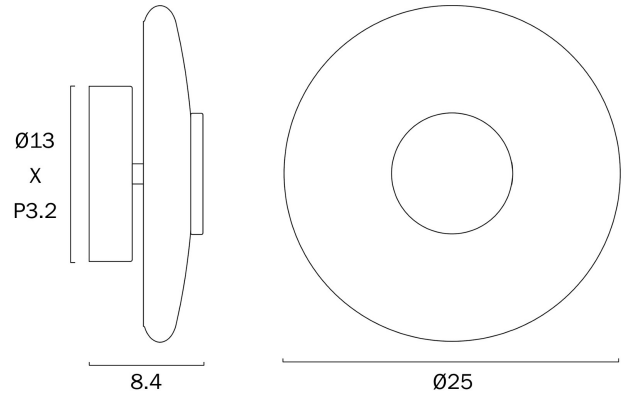

AMITY LED WALL LIGHT

Note: Dimensions are only a guide and may vary due to manufacturing variations.

LIGHT SOURCE

Voltage Input

240V

Total Wattage (max)

8

Globe Type