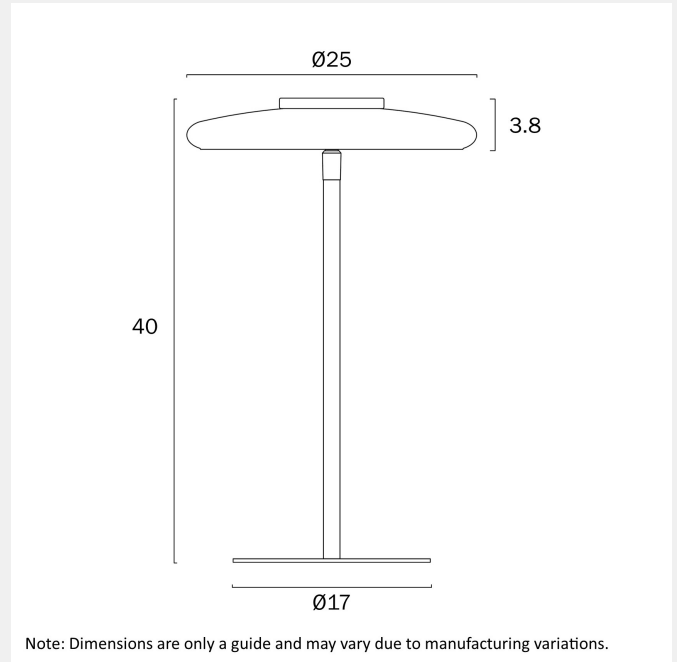

AMITY LED TABLE LAMP

LIGHT SOURCE

Voltage Input

240V

Total Wattage (max)

8

Globe Type

LED integrated SMD

Fixture Material

Iron, Glass

Glass Color

Smoke, Amber or Opal

PRODUCT DIMENSIONS

Fixture Weight (Kg)

2.7

Fixture Height (cm)