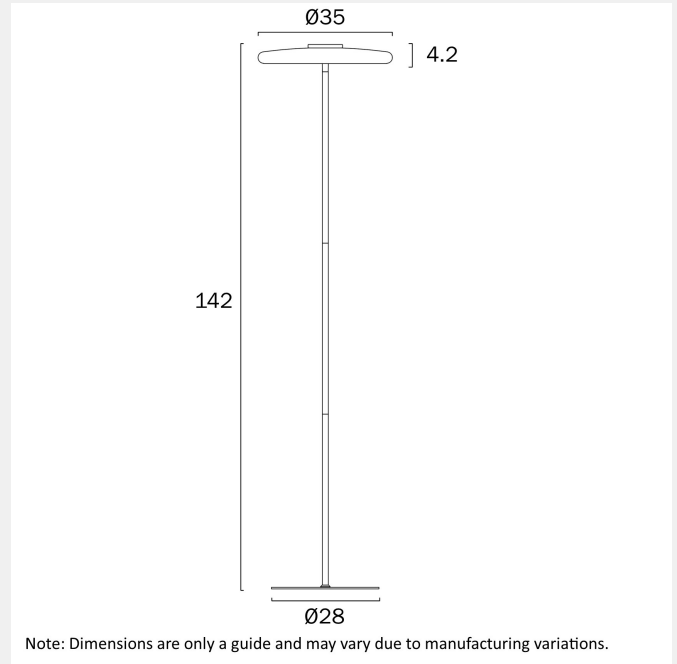

### LIGHT SOURCE

**Voltage Input**

240V

**Total Wattage (max)**

12

**Globe Type**

LED integrated SMD

**Globe / Light Source qty**

### PRODUCT DIMENSIONS

**Fixture Weight (Kg)**

5.3

**Fixture Height (cm)**

142

**telbix.**

**Cable Length (cm)**

200 (50+Foot Switch+150)