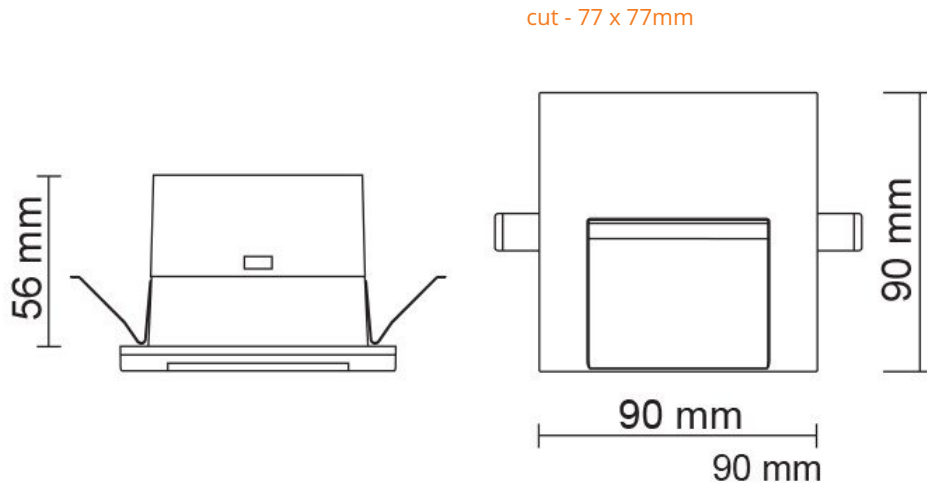

### Design Specifications

- Square aluminum face profile, powdercoat white finish
- Integral 240V, 1.2W control gear
- CCT 3000K, 140lm
- IP54 front only
- Class II classification
- Cut out - 77 x 77mm

### Technical Specification

Model No.	Description	Input Voltage (V/AC)	Lumens (lm)	CCT (K)	CRI	Dimmable
S9313	1.2W RECESSED SQUARE WALL 3000K	240	140	3000	80	NO

## Dimensions