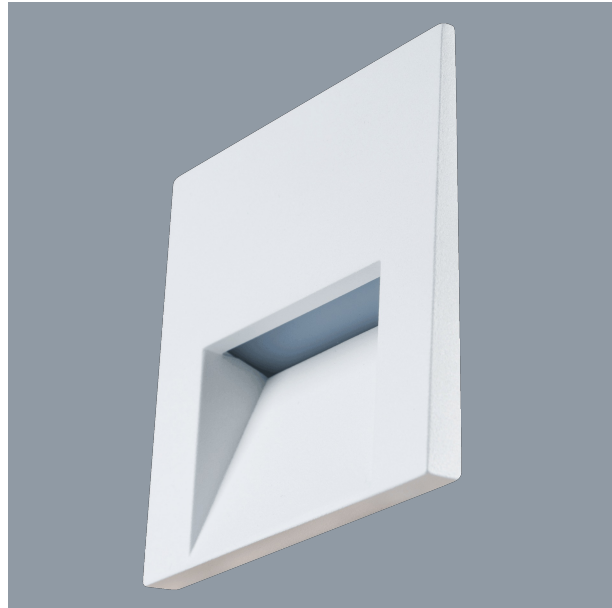

## AMBIENCE S9313 - 1W

Stylish interior wall mount LED luminaire

### Design Specifications

- Square aluminum face profile, powdercoat white finish
- Integral 240V, 1.2W control gear
- CCT 3000K, 140lm
- IP54 front only
- Class II classification
- Cut out - 77 x 77mm