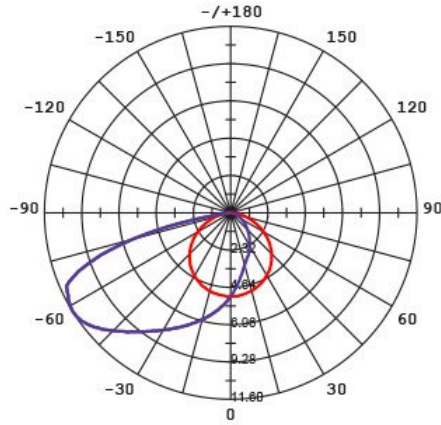

Photometric Data

Unit: cd C0/C180 _____ C90/C270 _____

S9312 at 3000K