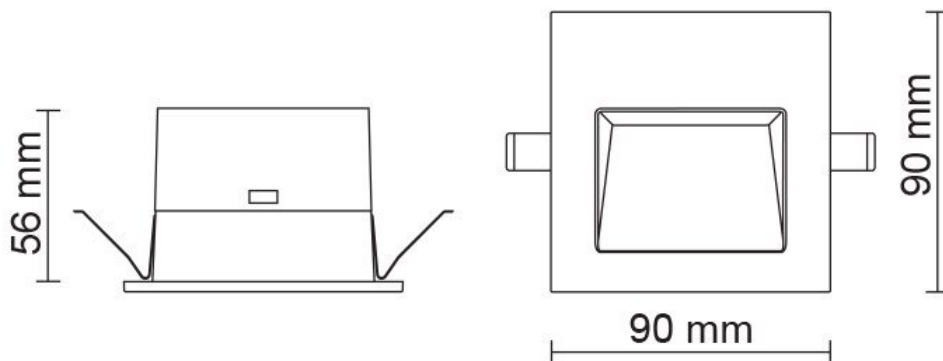

### Design Specifications

- Square aluminum face profile, powdercoat white finish
- Integral 240V, 1.2W control gear
- CCT 3000K, 140lm
- IP54 front only
- Class II classification
- Cut out - 77 x 77mm

### Technical Specification

Model No.	Description	Input Voltage (V/AC)	Lumens (lm)	CCT (K)	CRI	Dimmable
S9312	1.2W RECESSED SQUARE WALL 3000K	240	140	3000	80	NO

Due to continued product and technology enhancements, data sourced from sal.net.au shall not form part of any contract and or technical performance guarantee unless expressly confirmed in writing by SAL at the time of order. Products are sold in accordance with [SAL Terms and Conditions of sale](#) and all images shown are for illustration purposes only and may vary from the actual colour or finish. Unless specifically stated, all IP ratings nominated for Interior products are from "below the ceiling".

### Dimensions

cut out - 77 x 77mm