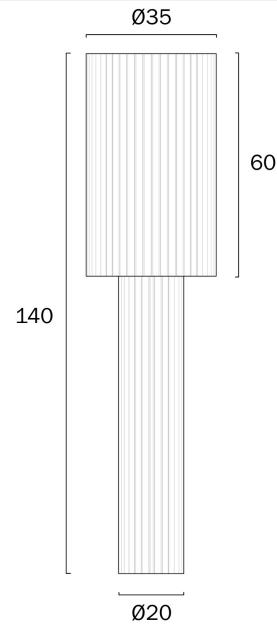

ALCONA FLOOR LAMP

Note: Dimensions are only a guide and may vary due to manufacturing variations.

LIGHT SOURCE

Voltage Input

240V

Total Wattage (max)

50

Globe Type

E27

Globe / Light Source qty

2

Globe / Light Source included

No

Dimmable

Globe Dependant

SPECIFICATIONS

Fixture Height (cm)

140

Cable Length (cm)

200 (50+Foot Switch+150)

WARRANTY

Replacement Warranty

*3 Years

CARE