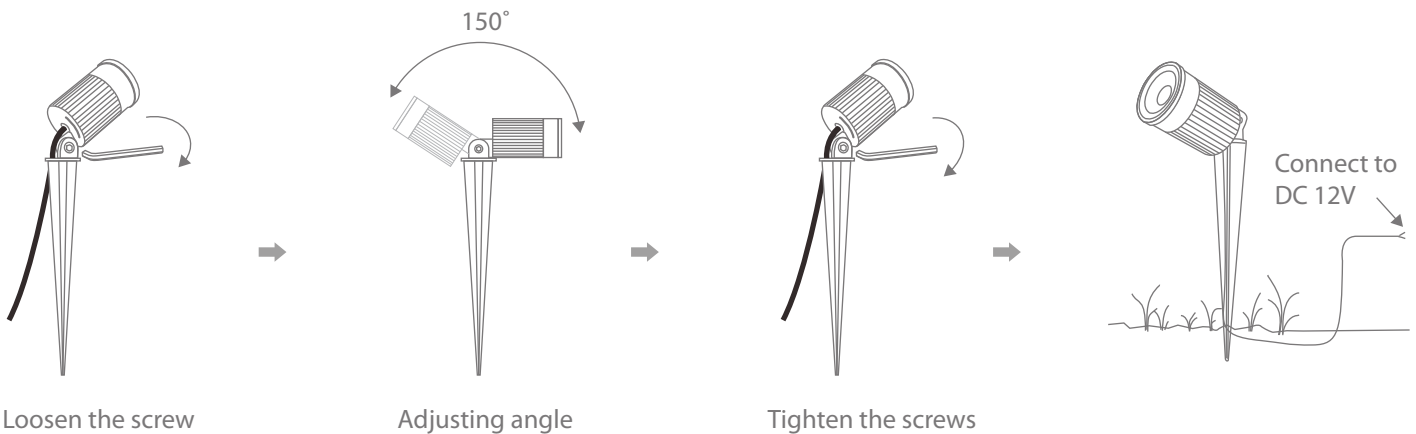

ZOOM SPIKE 30W

Date:05/2018

Order Code	Product Code	Description
25693	ZOOM-SPIKE-30W-WW	30W LED Garden light - Warm White
25695	ZOOM-SPIKE-30W-W	30W LED Garden light - White

Thank you for purchasing your new LED ZOOM-SPIKE, Please take the time to read and understand the instruction sheet below. Failure to do so may void warranty.

Specifications

Voltage:	12V	Lumen (±5%):	Warm White - 2124lm White - 2195lm	Dimmable:	No
Power:	30W	Beam Angle:	36°	CRI:	>80
IP Rating:	67	CCT:	3000K-5000K	Lifespan:	30,000hrs

*12V DC Constant Voltage LED Driver required