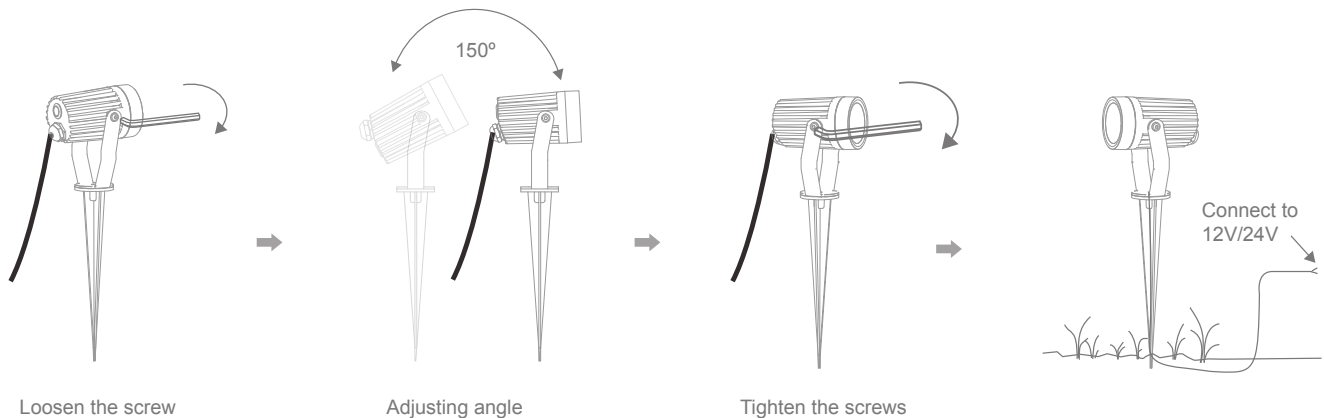

### ZOOM-PRO-5

July 31, 2023 10:48 AM

Order Code	Product Code	Description
25702	ZOOM-PRO-5	5W LED Garden light

Thank you for purchasing your new LED ZOOM-PRO, Please take the time to read and understand the instruction sheet below. Failure to do so may void warranty.

### Specifications

Voltage:	12V/24V DC	Lumen (±5%):	Warm White - 320lm Neutral White - 360lm White - 360lm	Dimmable:	No
Power:	5W	Beam Angle:	40°	CRI:	>80
IP Rating:	67	CCT:	3000K - 4000K - 5000K (Switchable)	Lifespan:	30,000hrs