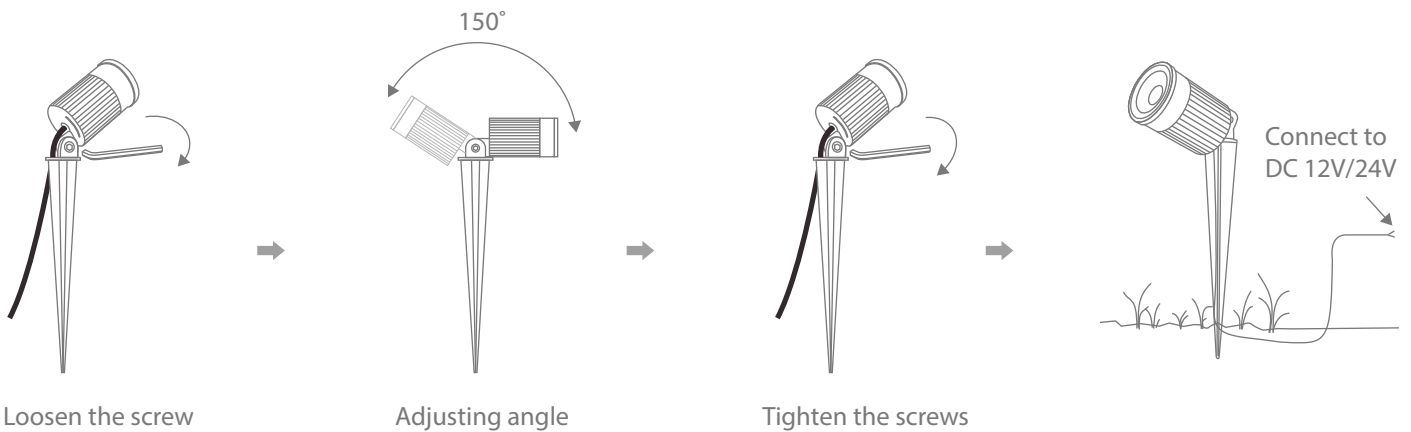

ZOOM SPIKE 30

July 31, 2023 10:49 AM

Order Code	Product Code	Description
25709	ZOOM-PRO-30	30W LED Garden light

Thank you for purchasing your new LED ZOOM-PRO, Please take the time to read and understand the instruction sheet below. Failure to do so may void warranty.

Specifications

Voltage:	12V/24V DC	Lumen (±5%):	Warm White - 1930lm Neutral White - 2070lm White - 2010lm	Dimmable:	No
Power:	30W	Beam Angle:	40°	CRI:	>80
IP Rating:	67	CCT:	3000K - 4000K - 5000K (Switchable)	Lifespan:	30,000hrs

*12V/24V DC Constant Voltage LED Driver required

Note: -The lamp must be installed by professional electrician
-Ensure the power supply is switched off before fitting this product

-Do not touch the lamp when in use
-Keep away from hot steam and corrosive gas