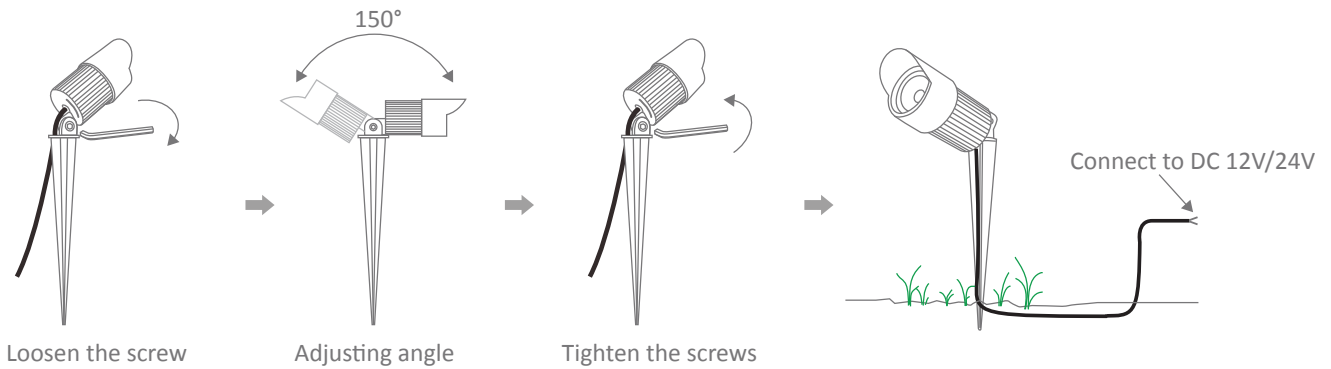

ZOOM SPIKE 12

July 31, 2023 10:49 AM

Order Code	Product Code	Description
25706	ZOOM-PRO-12	12W LED Garden light

Thank you for purchasing your new LED ZOOM-PRO, Please take the time to read and understand the instruction sheet below. Failure to do so may void warranty.

Specifications

Voltage:	12V/24V DC	Lumen (±5%):	Warm White - 870lm Neutral White - 980lm White - 930lm	Dimmable:	No
Power:	12W	Beam Angle:	40°	CRI:	>80
IP Rating:	67	CCT:	3000K - 4000K - 5000K (Switchable)	Lifespan:	30,000hrs