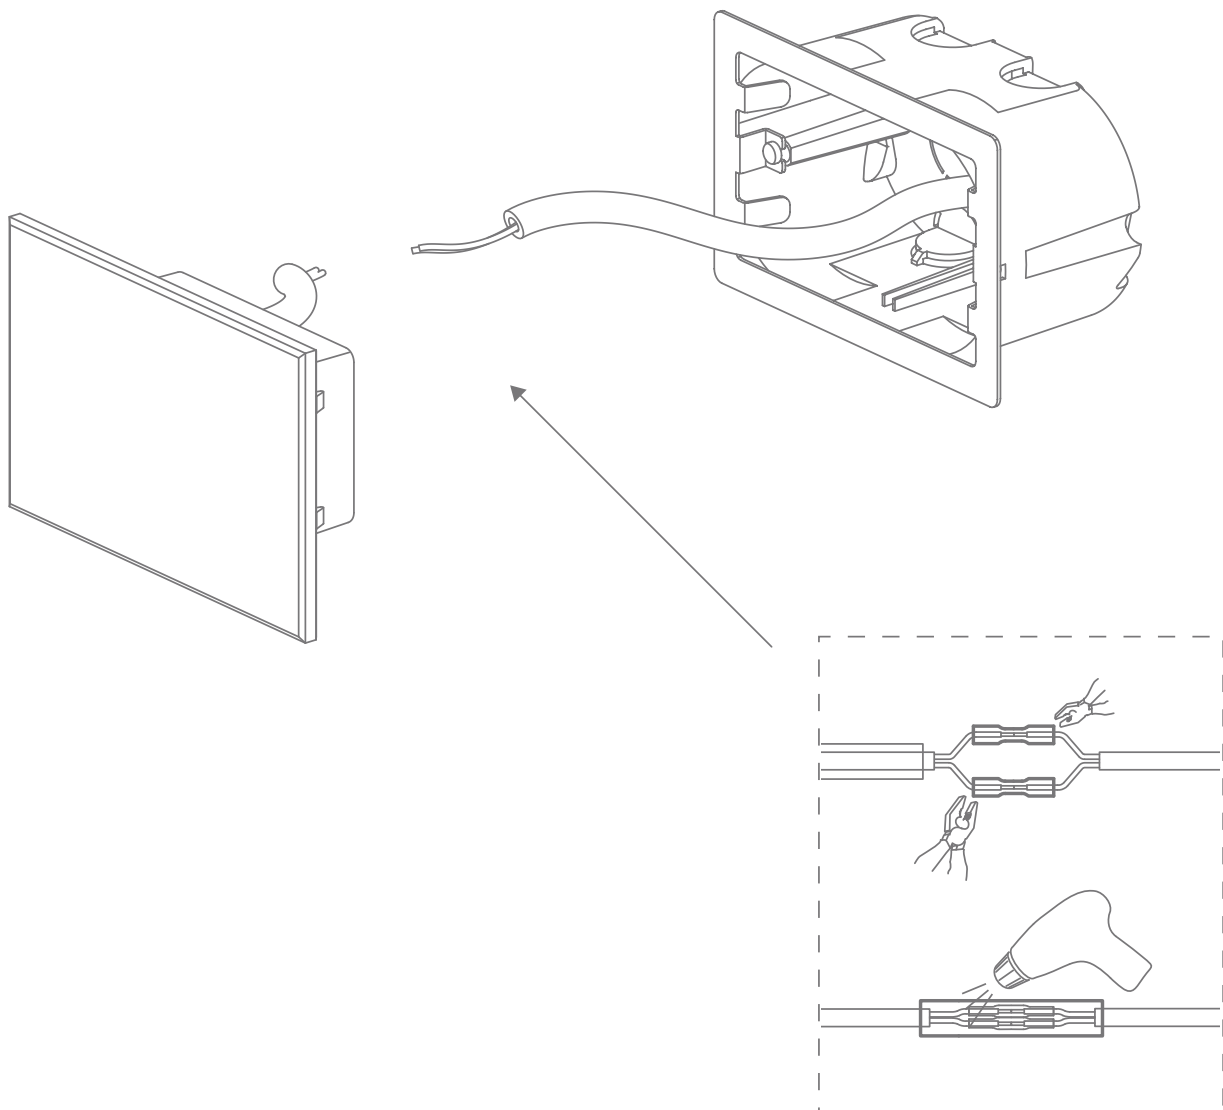

### ZONE-5

Date: 11/2018

Variant	Item No.	Description
19724	ZONE-5-WW	5W LED Recessed wall light, white glass. 3000K warm white.
19725	ZONE-5-W	5W LED Recessed wall light, white glass. 5000K white.

Thank you for purchasing your new LED ZONE-5, Please take the time to read and understand the instruction sheet below. Failure to do so may void warranty.

### Specifications

Voltage:	240V AC	Lumen (±5%):	Warm White 3000K - 280lm White 5000K - 320lm	Operating Temp:	-20°~45°
Power:	5W	CCT:	3000K - 5000K	CRI:	≥80
IP Rating:	IP65	Lifespan:	50,000 hrs	Dimmable:	No
Cutout:	160mm x Ø68mm				