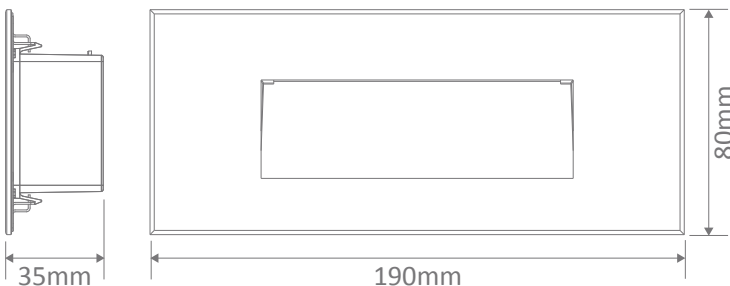

### Specification Features

Input Voltage:	240V AC
Power (W):	5W
IP rating (IP):	IP65
Lumens (lm):	Warm White 3000K - 280lm White 5000K - 320lm
LED type:	SMD
CCT:	3000K - 5000K
CRI:	≥80
Dimmable:	No
Lifespan (hrs):	50,000hrs
Cutout:	160mm x Ø68mm
Double Insulated:	Yes

### Diagrams / Additional

Cutout: 160mm x 68mm

Item No.	Variant	Colour Temperature
ZONE-5	19724	3000K
	19725	5000K