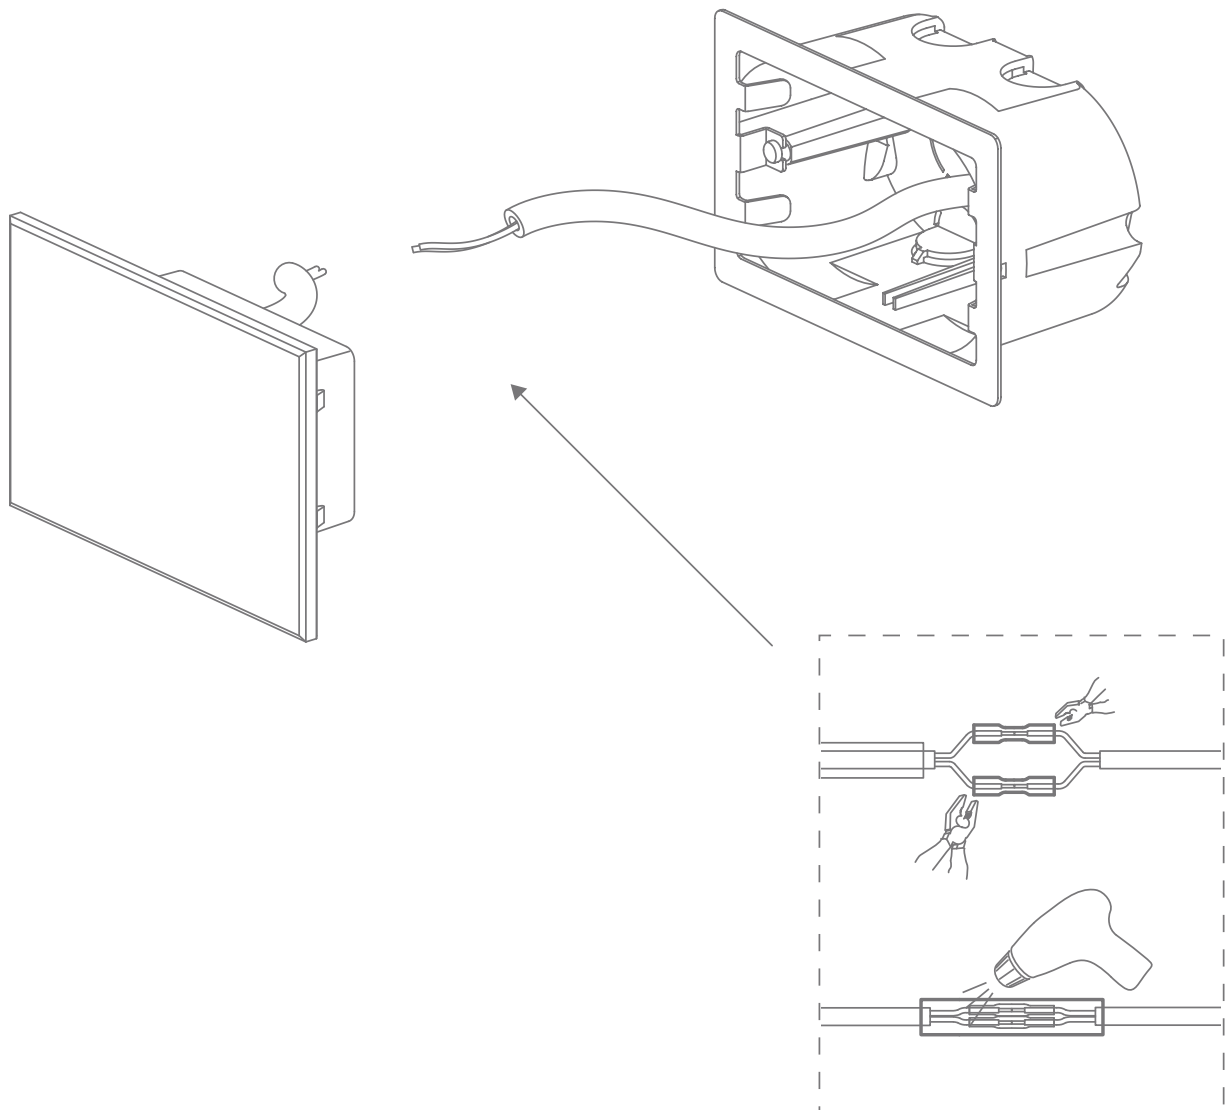

Installation Manual

ZONE-4

Date: 11/2018

Variant	Item No.	Description
19722	ZONE-4-WW	4W LED Recessed wall light, white glass. 3000K warm white.
19723	ZONE-4-W	4W LED Recessed wall light, white glass. 5000K white.

Thank you for purchasing your new LED ZONE-4, Please take the time to read and understand the instruction sheet below. Failure to do so may void warranty.

Specifications

Voltage:	240V AC	Lumen (±5%):	Warm White 3000K - 160lm White 5000K - 180lm	Operating Temp:	-20°~45°
Power:	4W	CCT:	3000K - 5000K	CRI:	≥80
IP Rating:	IP65	Lifespan:	50,000 hrs	Dimmable:	No
Cutout:	114mm x Ø68mm				

Note: -The lamp must be installed by professional electrician
-Ensure the power supply is switched off before fitting this product

-Do not touch the lamp when in use
-Keep away from hot steam and corrosive gas