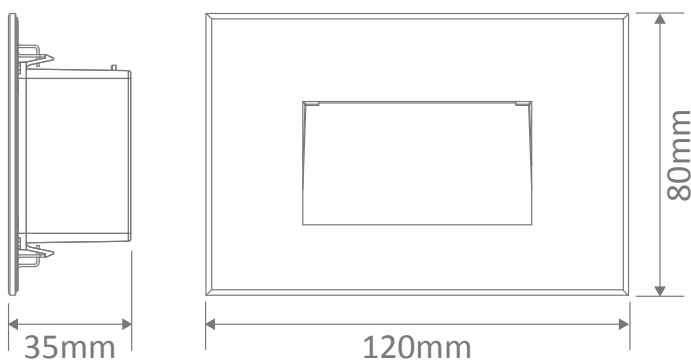

ZONE-4 LED Steplight

Description

The Zone series of LED Step Lights features a high quality injection moulded polycarbonate frame available in 3 sizes and 2 colour temperatures Warm White and Cool White. Featuring a solid tempered glass fascia, the Zone series will provide excellent downward illumination for your home ideal for lighting up stairwells, corridors and pathways. With the additional benefit of being IP65, this product can be used for both indoor and outdoor applications to provide the perfect look to your contemporary home or commercial application for many years to come, all backed by our Domus Lighting 3 year replacement warranty for peace of mind.

Specification Features

Input Voltage:	240V AC
Power (W):	4W
IP rating (IP):	IP65
Lumens (lm):	Warm White 3000K - 160lm White 5000K - 180lm
LED type:	SMD
CCT:	3000K - 5000K
CRI:	≥80
Dimmable:	No
Lifespan (hrs):	50,000hrs
Cutout:	114mm x Ø68mm
Double Insulated:	Yes

Diagrams / Additional

Cutout: 114mm x 68mm

Item No.	Variant	Colour Temperature
ZONE-4	19722	3000K
	19723	5000K