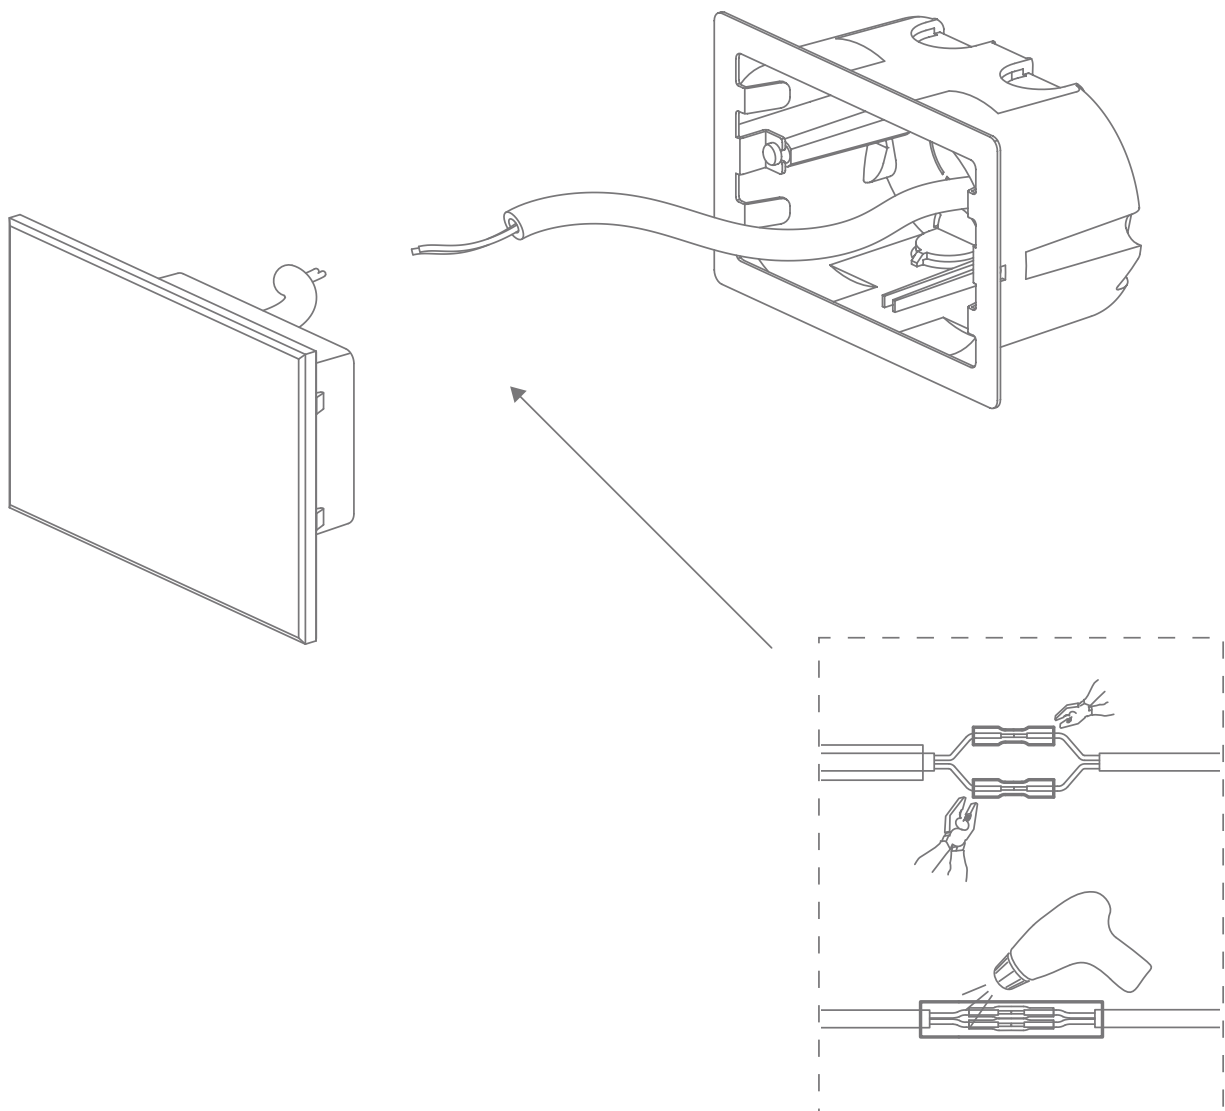

### ZONE-2

Date: 11/2018

Variant	Item No.	Description
19720	ZONE-2-WW	2W LED Recessed wall light, white glass. 3000K warm white.
19721	ZONE-2-W	2W LED Recessed wall light, white glass. 5000K white.

Thank you for purchasing your new LED ZONE-2, Please take the time to read and understand the instruction sheet below. Failure to do so may void warranty.

### Specifications

Voltage:	240V AC	Lumen (±5%):	Warm White 3000K - 70lm White 5000K - 80lm	Operating Temp:	-20°~45°
Power:	2W	CCT:	3000K - 5000K	CRI:	≥80
IP Rating:	IP65	Lifespan:	50,000 hrs	Dimmable:	No
Cutout:	Ø68mm				