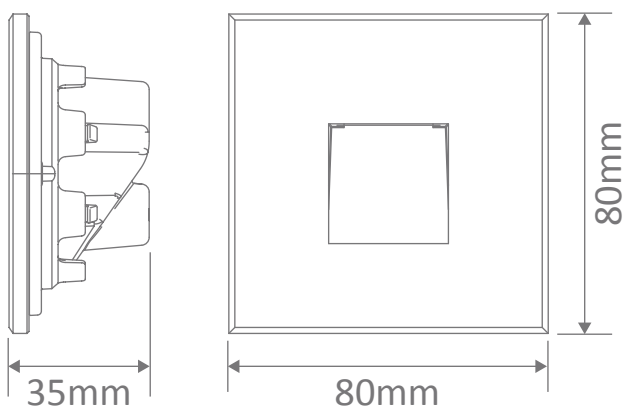

ZONE-2 LED Steplight

Description

The Zone series of LED Step Lights features a high quality injection moulded polycarbonate frame available in 3 sizes and 2 colour temperatures Warm White and Cool White. Featuring a solid tempered glass fascia, the Zone series will provide excellent downward illumination for your home ideal for lighting up stairwells, corridors and pathways. With the additional benefit of being IP65, this product can be used for both indoor and outdoor applications to provide the perfect look to your contemporary home or commercial application for many years to come, all backed by our Domus Lighting 3 year replacement warranty for peace of mind.

Specification Features

Input Voltage:	240V AC
Power (W):	2W
IP rating (IP):	IP65
Lumens (lm):	Warm White 3000K - 70lm White 5000K - 80lm
LED type:	SMD
CCT:	3000K - 5000K
CRI:	≥80
Dimmable:	No
Lifespan (hrs):	50,000hrs
Cutout:	Ø68mm
Double Insulated:	Yes

Diagrams / Additional

Item No.	Variant	Colour Temperature
ZONE-2	19720	3000K
	19721	5000K

Cutout: Ø68mm