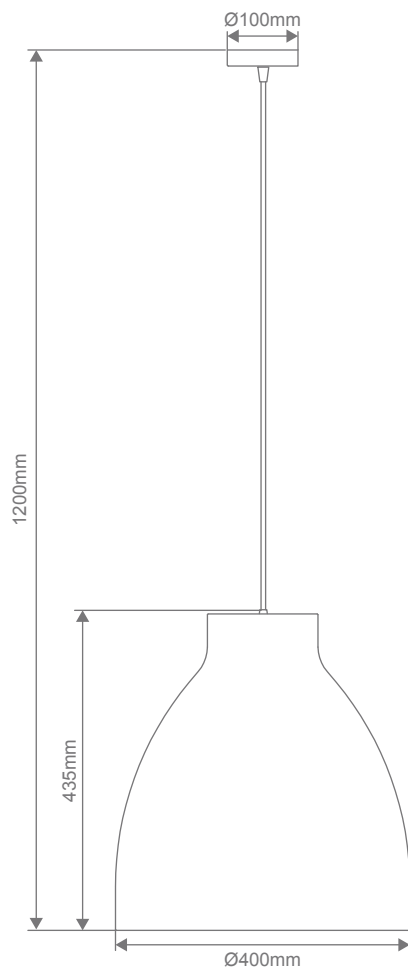

## ZOEY-400 Metal Pendant

### Description

Zoey metal pendant series offers a contemporary minimalist feel, suitable for hallways, breakfast bench, bedrooms, living rooms, as well as cafes and bars. Available with matching suspension, ceiling canopy, and choice of Brushed Brass, Brushed Copper, Brushed Nickel, Matt Black and Satin White shades.

### Specification Features

Input Voltage: 240V  
 Power (W): Max 60W  
 IP rating (IP): 20  
 Requires: 1xE27 Globe. Not included

### Diagrams / Additional

| Item No. | Variant | Colour Finish  |
|----------|---------|----------------|
| ZOEY-400 | 31379   | Brushed Brass  |
|          | 31380   | Brushed Copper |
|          | 31381   | Brushed Nickel |
|          | 31382   | Black          |
|          | 31383   | White          |