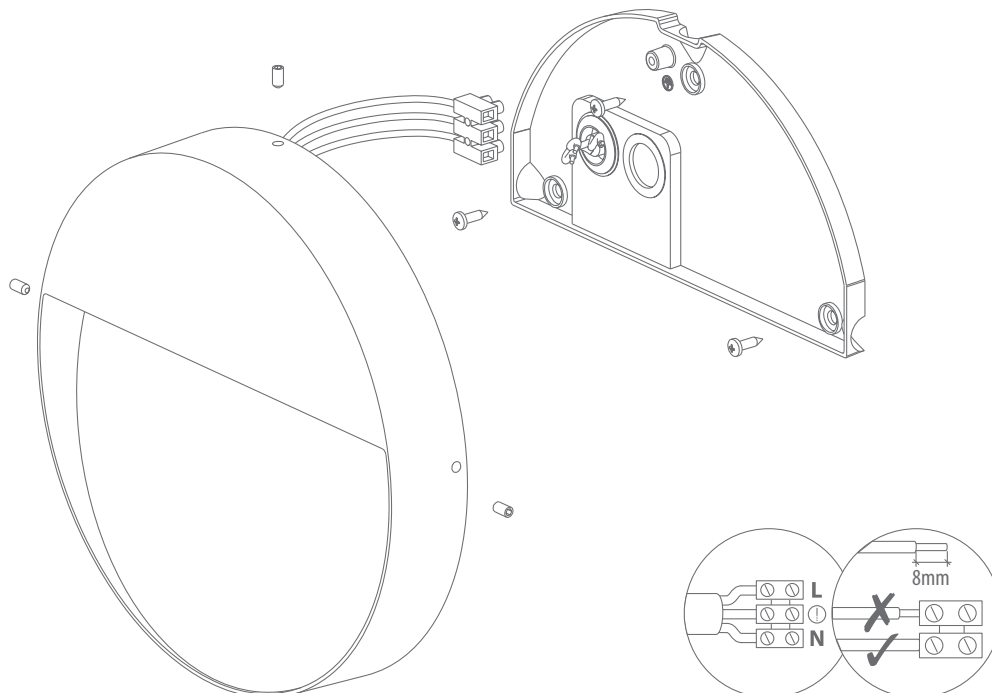

ZEKE-9-ROUND

Date: 09/2018

Order Code	Product Code	Description
19514	ZEKE-9-RND-BLK-WW	Black, Round Exterior Wall Light, 3000K Warm White
19515	ZEKE-9-RND-BLK-W	Black, Round Exterior Wall Light, 5000K White
19486	ZEKE-9-RND-SLR-WW	Silver, Round Exterior Wall Light, 3000K Warm White
19487	ZEKE-9-RND-SLR-W	Silver, Round Exterior Wall Light, 5000K White
19488	ZEKE-9-RND-DGR-WW	Dark Grey, Round Exterior Wall Light, 3000K Warm White
19489	ZEKE-9-RND-DGR-W	Dark Grey, Round Exterior Wall Light, 5000K White
19506	ZEKE-9-RND-WHT-WW	White, Round Exterior Wall Light, 3000K Warm White
19507	ZEKE-9-RND-WHT-W	White, Round Exterior Wall Light, 5000K White

Thank you for purchasing your new LED ZEKE-9 ROUND, Please take the time to read and understand the instruction sheet below. Failure to do so may void warranty.

Specifications

Voltage:	240V AC	Lumen (±5%):	Warm White - 800lm White - 900lm	Dimmable:	No
Power:	9W	Beam Angle:	120°	Lifespan:	50,000hrs
IP Rating:	65	CCT:	3000K - 5000K	CRI:	≥85

Steps:

Please make a visual inspection to the fixture prior to installation. If any defect is to be found please return to you place of purchase for a replacement.

Make sure all power is correctly turned off from the mains and NOT just from the switch.

Note: -The lamp must be installed by professional electrician
-Ensure the power supply is switched off before fitting this product

-Do not touch the lamp when in use
-Keep away from hot steam and corrosive gas