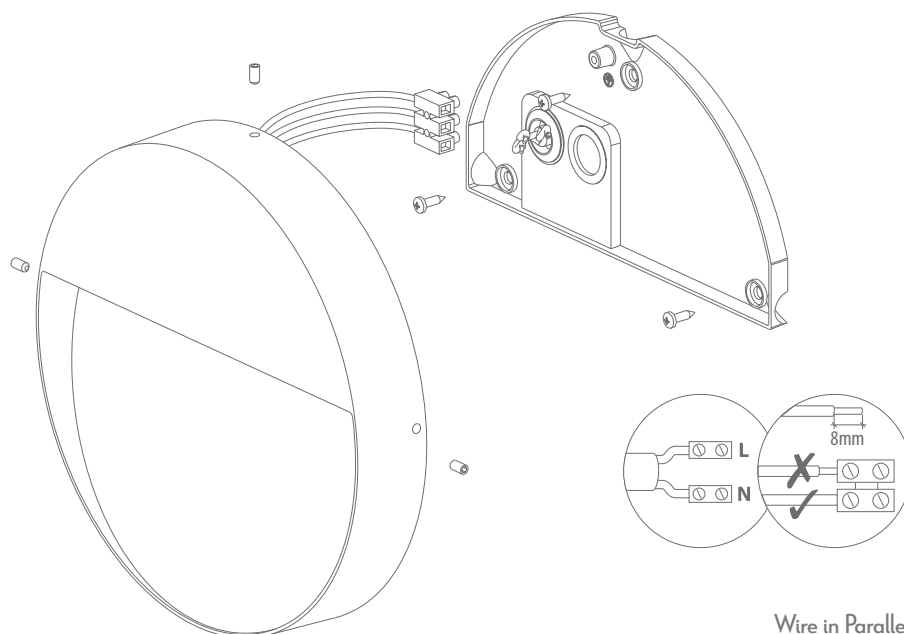

ZEKE-9-12V-RND

Date: 02/2020

Order Code	Product Code	Description
19870	ZEKE-9-12V-RND-BLK-WW	Black, Round Exterior Wall Light, 3000K Warm White
19871	ZEKE-9-12V-RND-BLK-W	Black, Round Exterior Wall Light, 5000K White
19864	ZEKE-9-12V-RND-SLR-WW	Silver, Round Exterior Wall Light, 3000K Warm White
19865	ZEKE-9-12V-RND-SLR-W	Silver, Round Exterior Wall Light, 5000K White
19866	ZEKE-9-12V-RND-DGR-WW	Dark Grey, Round Exterior Wall Light, 3000K Warm White
19867	ZEKE-9-12V-RND-DGR-W	Dark Grey, Round Exterior Wall Light, 5000K White
19868	ZEKE-9-12V-RND-WHT-WW	White, Round Exterior Wall Light, 3000K Warm White
19869	ZEKE-9-12V-RND-WHT-W	White, Round Exterior Wall Light, 5000K White

Thank you for purchasing your new LED ZEKE-9-12V-RND, Please take the time to read and understand the instruction sheet below. Failure to do so may void warranty.

Specifications

Voltage:	12V DC	Lumen (±5%):	Warm White - 800lm White - 900lm	Dimmable:	No
Power:	9W	Beam Angle:	120°	Lifespan:	50,000hrs
IP Rating:	65	CCT:	3000K - 5000K	CRI:	≥85
Requires:	12V DC Constant Voltage LED Driver				

Steps:

Please make a visual inspection to the fixture prior to installation. If any defect is to be found please return to you place of purchase for a replacement.

Make sure all power is correctly turned off from the mains and NOT just from the switch.

Wire in Parallel

Note: -The lamp must be installed by professional electrician
-Ensure the power supply is switched off before fitting this product

-Do not touch the lamp when in use
-Keep away from hot steam and corrosive gas