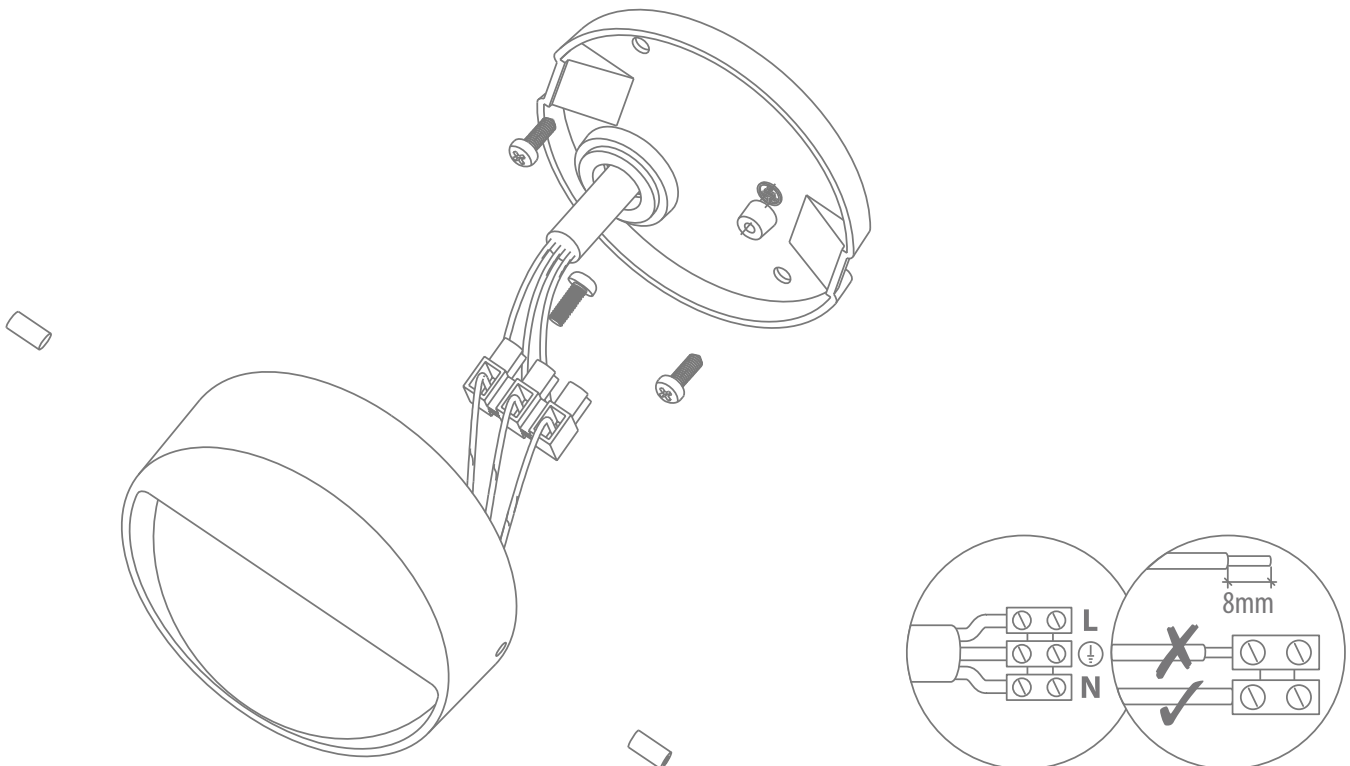

ZEKE-4-ROUND

Date: 09/2018

Order Code	Product Code	Description
19526	ZEKE-4-RND-BLK-WW	4W Round Steplight, Black finish. Warm white 3000K
19527	ZEKE-4-RND-BLK-W	4W Round Steplight, Black finish. White 5000K
19700	ZEKE-4-RND-SLR-WW	4W Round Steplight, Silver finish. Warm white 3000K
19701	ZEKE-4-RND-SLR-W	4W Round Steplight, Silver finish. White 5000K
19702	ZEKE-4-RND-DGR-WW	4W Round Steplight, Dark grey finish. Warm white 3000K
19703	ZEKE-4-RND-DGR-W	4W Round Steplight, Dark grey finish. White 5000K
19704	ZEKE-4-RND-WHT-WW	4W Round Steplight, Satin white finish. Warm white 3000K
19705	ZEKE-4-RND-WHT-W	4W Round Steplight, Satin white finish. White 5000K

Thank you for purchasing your new LED ZEKE-4 ROUND, Please take the time to read and understand the instruction sheet below. Failure to do so may void warranty.

Specifications

Voltage:	240V AC	Lumen (±5%):	Warm White 3000K - 300lm White 5000K - 350lm	Dimmable:	No
Power:	4W	CCT:	3000K - 5000K	Operating Temp:	-30~+45
IP Rating:	65	Lifespan:	50,000hrs	CRI:	≥80