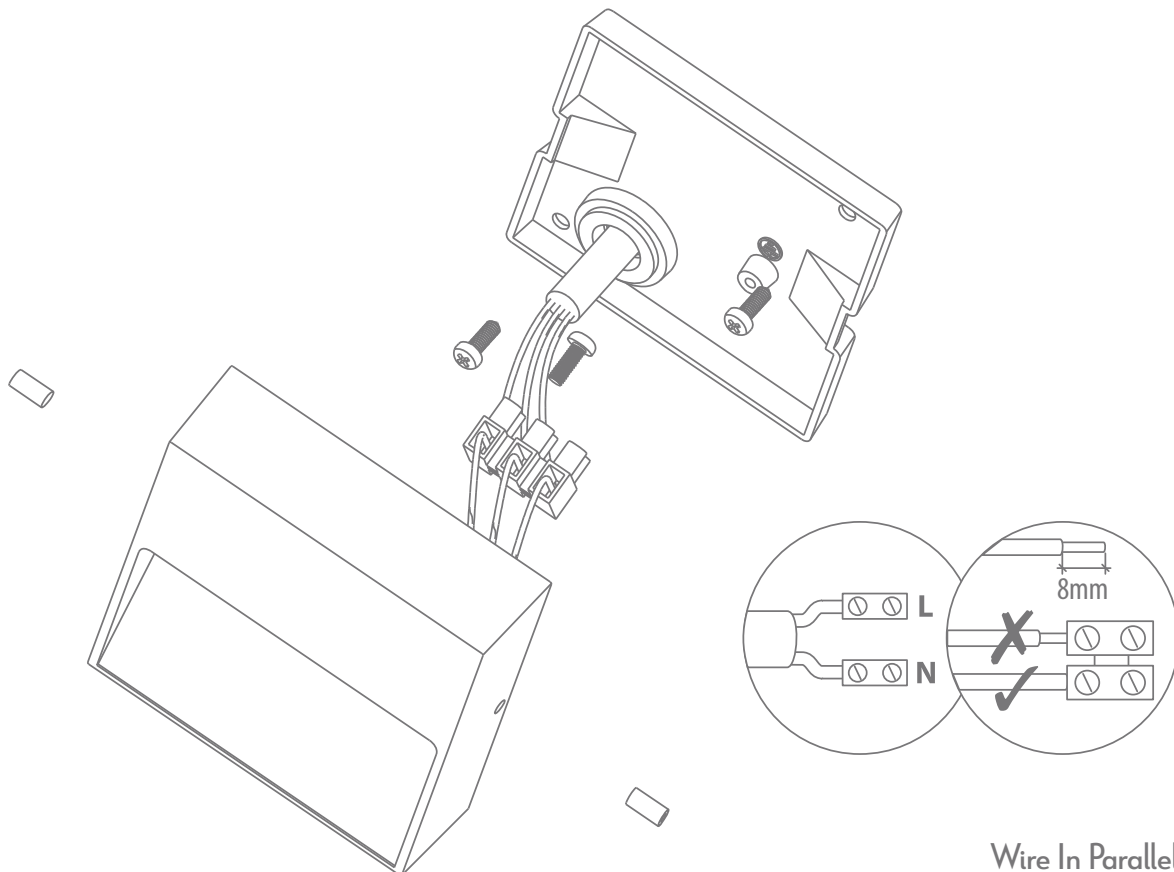

ZEKE-4-12V-SQR

Date: 01/2020

Order Code	Product Code	Description
19854	ZEKE-4-12V-SQR-BLK-WW	4W Square Steplight, Black finish. Warm white 3000K
19855	ZEKE-4-12V-SQR-BLK-W	4W Square Steplight, Black finish. White 5000K
19848	ZEKE-4-12V-SQR-SLR-WW	4W Square Steplight, Silver finish. Warm white 3000K
19849	ZEKE-4-12V-SQR-SLR-W	4W Square Steplight, Silver finish. White 5000K
19850	ZEKE-4-12V-SQR-DGR-WW	4W Square Steplight, Dark grey finish. Warm white 3000K
19851	ZEKE-4-12V-SQR-DGR-W	4W Square Steplight, Dark grey finish. White 5000K
19852	ZEKE-4-12V-SQR-WHT-WW	4W Square Steplight, Satin white finish. Warm white 3000K
19853	ZEKE-4-12V-SQR-WHT-W	4W Square Steplight, Satin white finish. White 5000K

Thank you for purchasing your new LED ZEKE-4-12V-SQR, Please take the time to read and understand the instruction sheet below. Failure to do so may void warranty.

Specifications

Voltage:	12V DC	Lumen (±5%):	Warm White 3000K - 300lm White 5000K - 350lm	Dimmable:	No
Power:	4W	CCT:	3000K - 5000K	Operating Temp:	-30~+45
IP Rating:	65	Lifespan:	50,000hrs	CRI:	≥80
Requires:	12V DC Constant Voltage LED Driver				