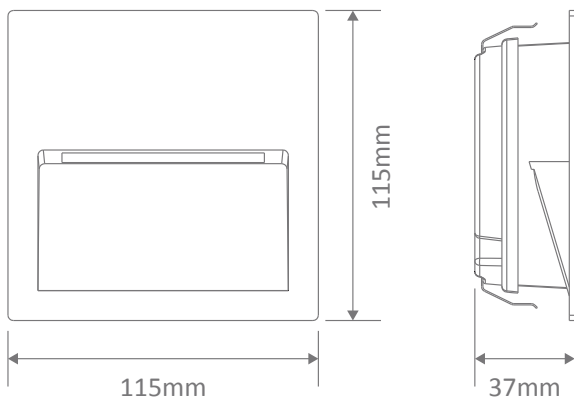

Diagrams / Additional

Item No.	Variant	Colour
ZAC-4-SQR-BLK	19735	3000K
	19736	5000K
ZAC-4-SQR-DGR	19737	3000K
	19738	5000K
ZAC-4-SQR-SLR	19739	3000K
	19740	5000K
ZAC-4-SQR-WHT	19741	3000K
	19742	5000K

Cutout without recessed box: (L) 100mm x (W) 100mm
Cutout with recessed box: (L) 110mm x (W) 110mm