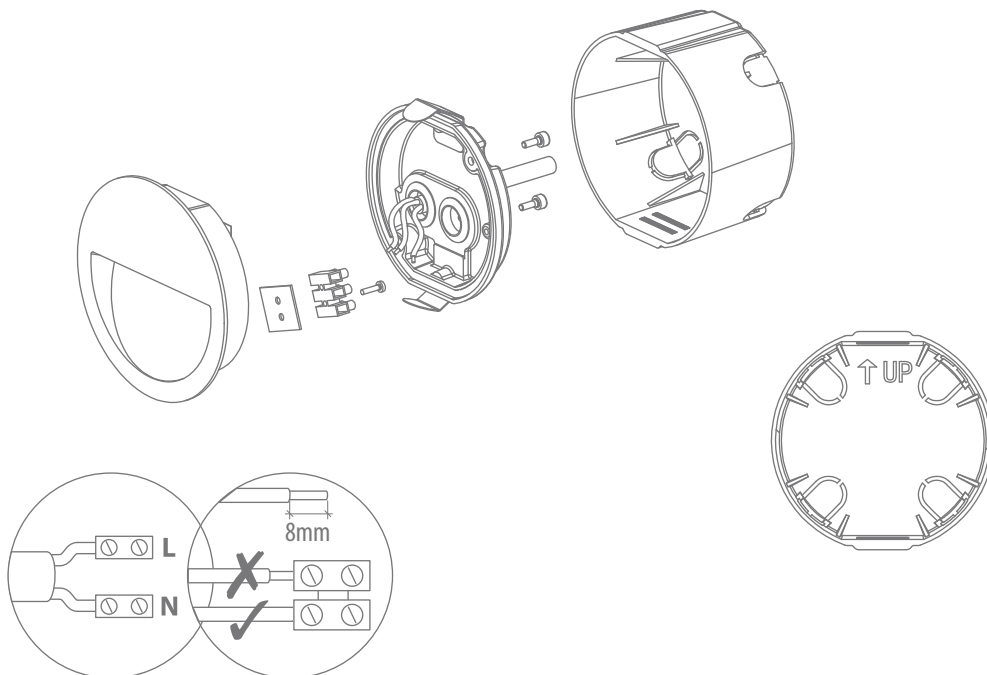

### ZAC-4-12V-RND

Date: 02/2020

Variant	Item No.	Description
19770	ZAC-4-12V-RND-BLK-WW	LED recessed wall light, black finish. 3000K, warm white.
19771	ZAC-4-12V-RND-BLK-W	LED recessed wall light, black finish. 5000K, white.
19772	ZAC-4-12V-RND-DGR-WW	LED recessed wall light, dark grey finish. 3000K, warm white.
19773	ZAC-4-12V-RND-DGR-W	LED recessed wall light, dark grey finish. 5000K, white.
19774	ZAC-4-12V-RND-SLR-WW	LED recessed wall light, silver finish. 3000K, warm white.
19775	ZAC-4-12V-RND-SLR-W	LED recessed wall light, silver finish. 5000K, white.
19776	ZAC-4-12V-RND-WHT-WW	LED recessed wall light, white finish. 3000K, warm white.
19777	ZAC-4-12V-RND-WHT-W	LED recessed wall light, white finish. 5000K, white.

### Specifications

Voltage:	12V DC	Lumen (±5%):	Warm White 3000K - 200lm White 5000K - 250lm	Dimmable:	No
Power:	4W	Beam Angle:	30°	Operating Temp:	-20°~45°
IP Rating:	IP65	CCT:	3000K - 5000K	Requires:	12V DC Constant Voltage LED Driver
CRI:	≥80	Lifespan:	50,000hrs		

Cutout without recessed box: (Ø) 100mm

Cutout with recessed box: (Ø) 110mm

**Note:** The fitting must be wired in parallel

**Note:** -The lamp must be installed by professional electrician  
-Ensure the power supply is switched off before fitting this product