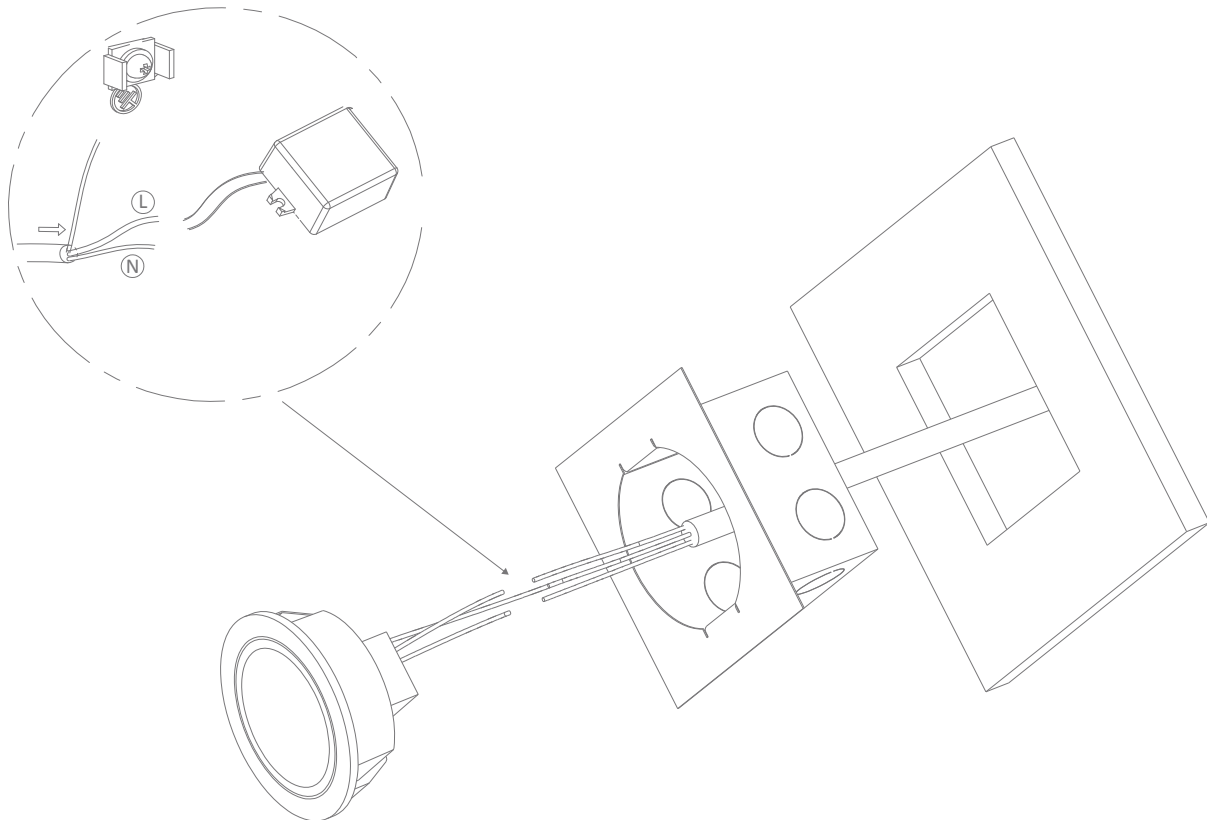

YOU-3-RND

Date: 03/2020

| Variant | Item No. | Description |
|---------|------------------|---|
| 19985 | YOU-3-RND-WHT-WW | 3W Recessed steplight, satin white finish. Warm white 3000K |
| 19986 | YOU-3-RND-WHT-W | 3W Recessed steplight, satin white finish. White 5000K |
| 19989 | YOU-3-RND-BLK-WW | 3W Recessed steplight, black finish. Warm white 3000K |
| 19990 | YOU-3-RND-BLK-W | 3W Recessed steplight, black finish. White 5000K |

Thank you for purchasing your new LED YOU-RND, Please take the time to read and understand the instruction sheet below. Failure to do so may void warranty.

Specifications

| | | | | | |
|------------------------------|---------|---------------------|---|-----------------|-----------|
| Voltage: | 240V AC | Lumen (±5%): | Warm White 3000K - 200lm White 5000K - 220lm | Dimmable: | No |
| Power: | 3W | CRI: | ≥80 | Operating Temp: | -30~+45 |
| IP Rating: | 65 | CCT: | 3000K - 5000K | Lifespan: | 50,000hrs |
| Cutout without recessed box: | | (∅)70mm | | | |
| Cutout with recessed box: | | (L)73.5mmx(W)73.5mm | | | |