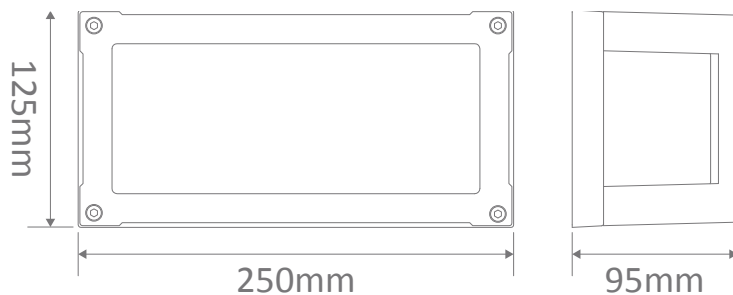

Diagrams / Additional

Item No.	Variant	Colour
YORK-7-DGR	19644	3000K
	19645	5000K
YORK-7-WHT	19646	3000K
	19647	5000K
YORK-7-BLK	19648	3000K
	19649	5000K