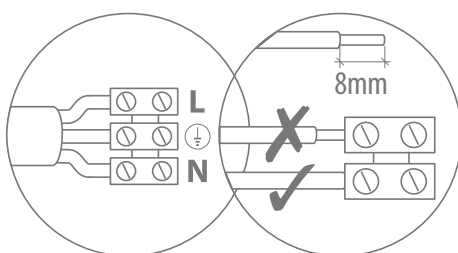

YORK-12

Date: 10/2018

Variant	Item No.	Description
19650	YORK-12-DGR-WW	LED Wall Light, dark grey finish. 3000K, warm white.
19651	YORK-12-DGR-W	LED Wall Light, dark grey finish. 5000K, white.
19652	YORK-12-WHT-WW	LED Wall Light, white finish. 3000K, warm white.
19653	YORK-12-WHT-W	LED Wall Light, white finish. 5000K, white.
19654	YORK-12-BLK-WW	LED Wall Light, black finish. 3000K, warm white.
19655	YORK-12-BLK-W	LED Wall Light, black finish. 5000K, white.

Thank you for purchasing your new LED YORK-12, Please take the time to read and understand the instruction sheet below. Failure to do so may void warranty.

Specifications

Voltage:	240V AC	Lumen (±5%):	Warm White 3000K - 800lm White 5000K - 850lm	Dimmable:	No
Power:	12W	Beam Angle:	120°	Operating Temp:	-20°~45°
IP Rating:	IP65	CCT:	3000K - 5000K	Power Factor:	
CRI:	≥80	Lifespan:	50,000hrs		