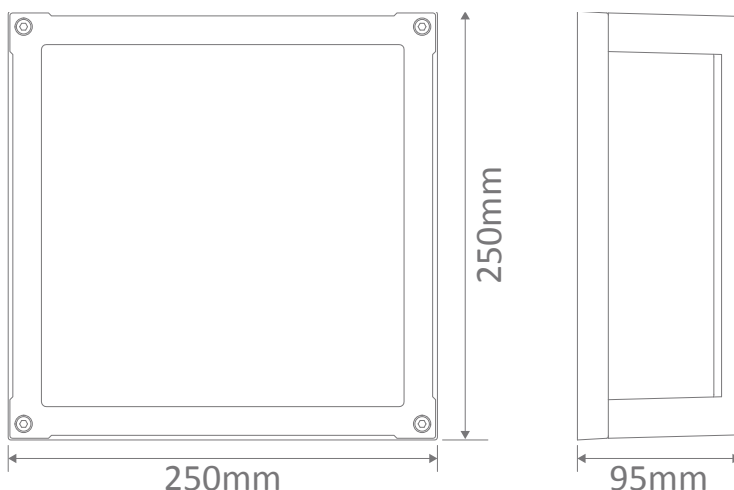

YORK-12 LED Wall Light

Description

The YORK is a modern and stylish IP65 Wall light series that offers a flush and compact solution to front facades or back patio areas where ambient lighting is required, as well as lighting sides of the house. The YORK-7 provides a softer ambient light at 7W in a compact rectangular shape, while the YORK-12 offers a more powerful light output solution at 12W in a larger square shape. Featuring a Black, White or Dark Grey powder coated Aluminium frame, with an opal glass diffuser to give a wide spread of light. Available in Warm White 3000K or White 5000K colour temperatures. Backed by our 3 Year Replacement Warranty.

Specification Features

Input Voltage: 240V AC
 Power (W): 12W
 IP rating (IP): IP65
 Lumens (lm): Warm White 3000K - 800lm
 White 5000K - 850lm
 LED type: SMD
 CCT: 3000K - 5000K
 CRI: ≥80
 Beam angle (°): 120°
 Dimmable: No
 Lifespan (hrs): 50,000hrs
 Mounting: Surface Mounted

Diagrams / Additional

Item No.	Variant	Colour
YORK-12-DGR	19650	3000K
	19651	5000K
YORK-12-WHT	19652	3000K
	19653	5000K
YORK-12-BLK	19654	3000K
	19655	5000K