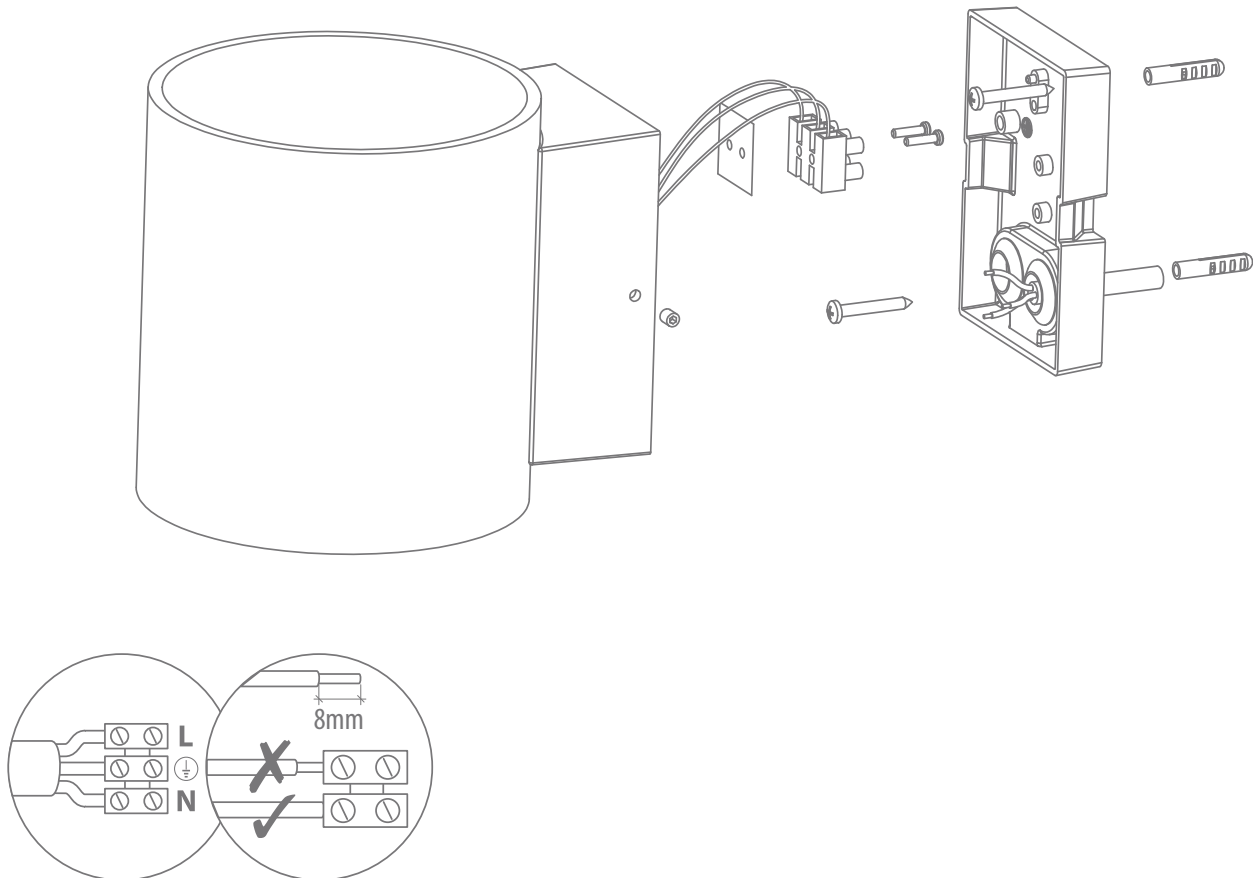

Installation Manual

WHISPER-6

Date:10/2018

Variant	Item No.	Description
19678	WHISPER-6-WHT-WW	LED Wall light, Satin White finish. 3000K, warm white.
19679	WHISPER-6-WHT-W	LED Wall light, Satin White finish. 5000K, white.
19680	WHISPER-6-BLK-WW	LED Wall light, Black finish. 3000K, warm white.
19681	WHISPER-6-BLK-W	LED Wall light, Black finish. 5000K, white.

Thank you for purchasing your new LED WHISPER-6, Please take the time to read and understand the instruction sheet below. Failure to do so may void warranty.

Specifications

Voltage:	240V AC	Lumen (±5%):	Warm White 3000K - 290lm White 5000K - 340lm	Dimmable:	No
Power:	10.5W	Beam Angle:	120°	Operating Temp:	-20°~45°
IP Rating:	IP65	CCT:	3000K - 5000K	Power Factor:	
CRI:	≥80	Lifespan:	50,000hrs		