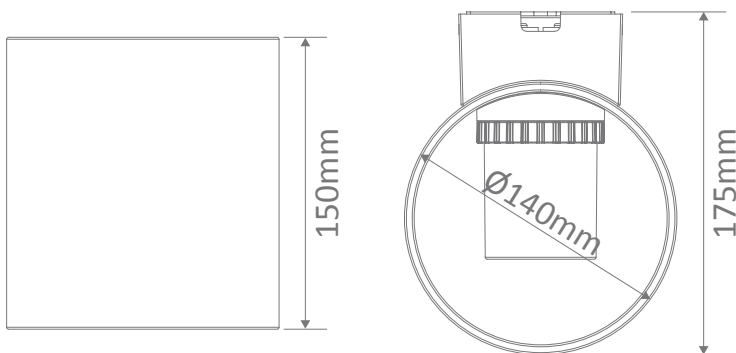

WHISPER-6 LED Wall Light

Description

The Whisper series of LED Wall lights is a beautiful outdoor LED wall light made from Tempered Opal Glass and featuring a CNC machined Aluminium backing available in powder coated textured Black or Textured White to give you that perfect look for lighting your home. Available in both in 3000K Warm White or 5000K Cool White dedicated LED, the Whisper series will complement a modern contemporary home with up, down and outward illumination for beautiful effect. Incorporating an IP65 body and backed by our Domus Lighting 3 year replacement warranty, you are sure to enjoy many years of outdoor illumination with the Whisper Series.

Specification Features

Input Voltage: 240V AC
 Power (W): 10.5W
 IP rating (IP): IP65
 Lumens (lm): Warm White 3000K - 290lm
 White 5000K - 340lm
 LED type: SMD
 CCT: 3000K - 5000K
 CRI: ≥80
 Beam angle (°): 120°
 Dimmable: No
 Lifespan (hrs): 50,000hrs

Diagrams / Additional

Item No.	Variant	Colour
WHISPER-6-WHT	19678	3000K
	19679	5000K
WHISPER-6-BLK	19680	3000K
	19681	5000K