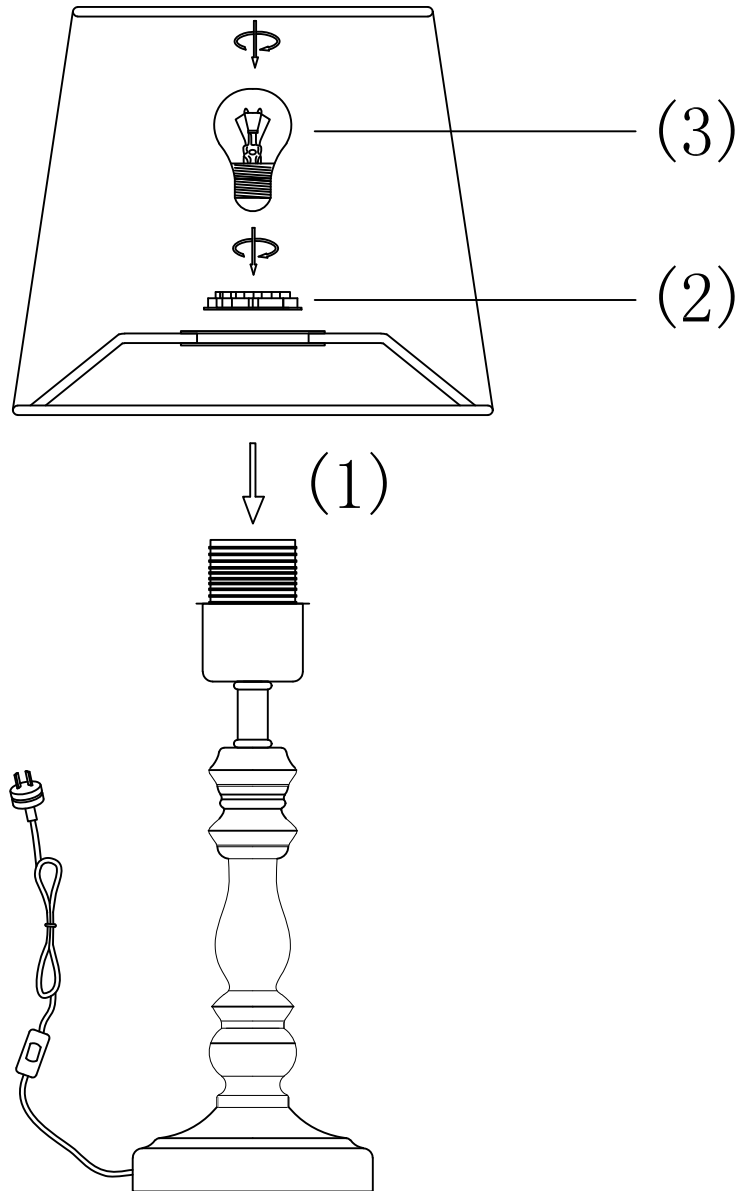

ITEMNO.:VIDA TL

Disclaimer:
/ / Tools not included
Shade ring attached on lamp holder
Globe(s) not included

Telbix.

240V ~ 50Hz E27 Max.25Wx1

NOTE: GLOBE NOT INCLUDED