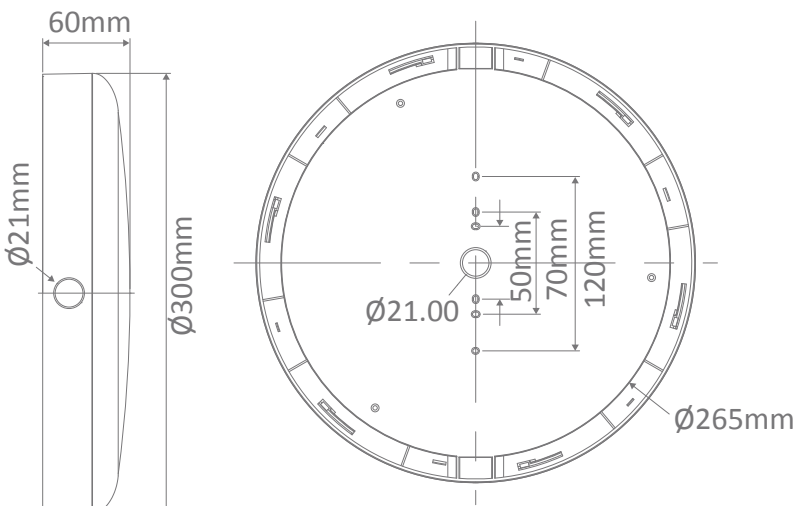

Smart installation features have been incorporated for quicker and easier installation. Side conduit entry points are ideal for ease of installation as well as a large 20mm centre feed entry point at the back of the fitting. Wall or ceiling mountable. Class II rating allows for installation without an earth.

Specification Features

Input Voltage:	240V
Power (W):	15W - 18W - 25W (Switchable)
IP rating (IP):	IP65
15W Lumens (lm):	Warm White 3000K - 1380lm Neutral White 4000K - 1420lm White 5700K - 1470lm
18W Lumens (lm):	Warm White 3000K - 1560lm Neutral White 4000K - 1650lm White 5700K - 1710lm
25W Lumens (lm):	Warm White 3000K - 2080lm Neutral White 4000K - 2200lm White 5700K - 2320lm
LED type:	SMD
CCT:	3000K - 4000K - 5700K (Switchable)
CRI:	≥80
Beam angle (°):	110°
Dimmable:	No
Lifespan (hrs):	50,000hrs
IK Rating:	IK08

Diagrams / Additional

Item No.	Variant	Colour
VERSA-300-PLN-BLK	19800	TRIO
VERSA-300-PLN-WHT	19802	TRIO