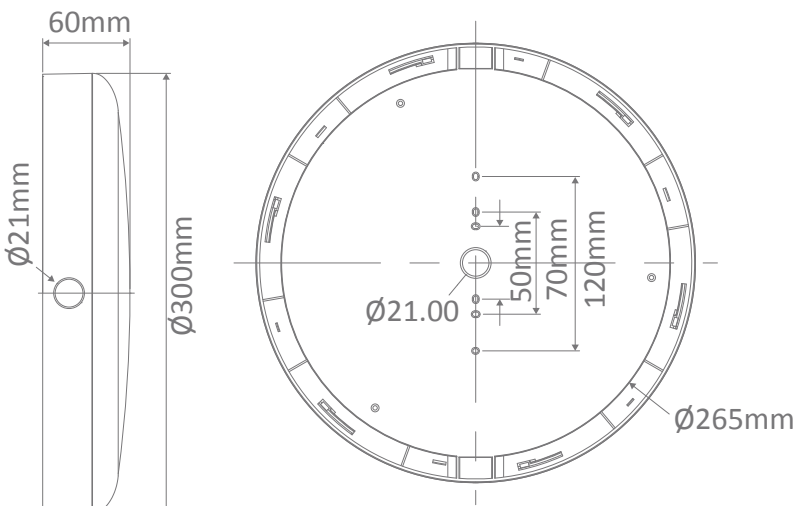

VERSA-300-ELID LED Bunker Light

Description

The VERSA Series Wall Light has been designed to offer a versatile all-in-one product for exterior walls or ceilings.

Brightness levels can be selected from low, medium to high brightness with a wattage switchable dip switch from 15W to 18W to 25W depending on the desired brightness. Also incorporates TRIO technology, the added option of changing the colour temperature output via a dip switch. Switchable colour temperature allows for the choice of a Warm White, Neutral White or White colour temperature appearance.

Smart installation features have been incorporated for quicker and easier installation. Side conduit entry points are ideal for ease of installation as well as a large 20mm centre feed entry point at the back of the fitting. Wall or ceiling mountable. Class II rating allows for installation without an earth.

Specification Features

Input Voltage:	240V
Power (W):	15W - 18W - 25W (Switchable)
IP rating (IP):	IP65
15W Lumens (lm):	Warm White 3000K - 830lm Neutral White 4000K - 850lm White 5700K - 1250 - 880lm
18W Lumens (lm):	Warm White 3000K - 940lm Neutral White 4000K - 990lm White 5700K - 1050lm
25W Lumens (lm):	Warm White 3000K - 1250lm Neutral White 4000K - 1320lm White 5700K - 1400lm
LED type:	SMD
CCT:	3000K - 4000K - 5700K (Switchable)
CRI:	≥80
Beam angle (°):	110°
Dimmable:	No
Lifespan (hrs):	50,000hrs
IK Rating:	IK08

Diagrams / Additional

Item No.	Variant	Colour
VERSA-300-ELID-BLK	19804	TRIO
VERSA-300-ELID-WHT	19806	TRIO